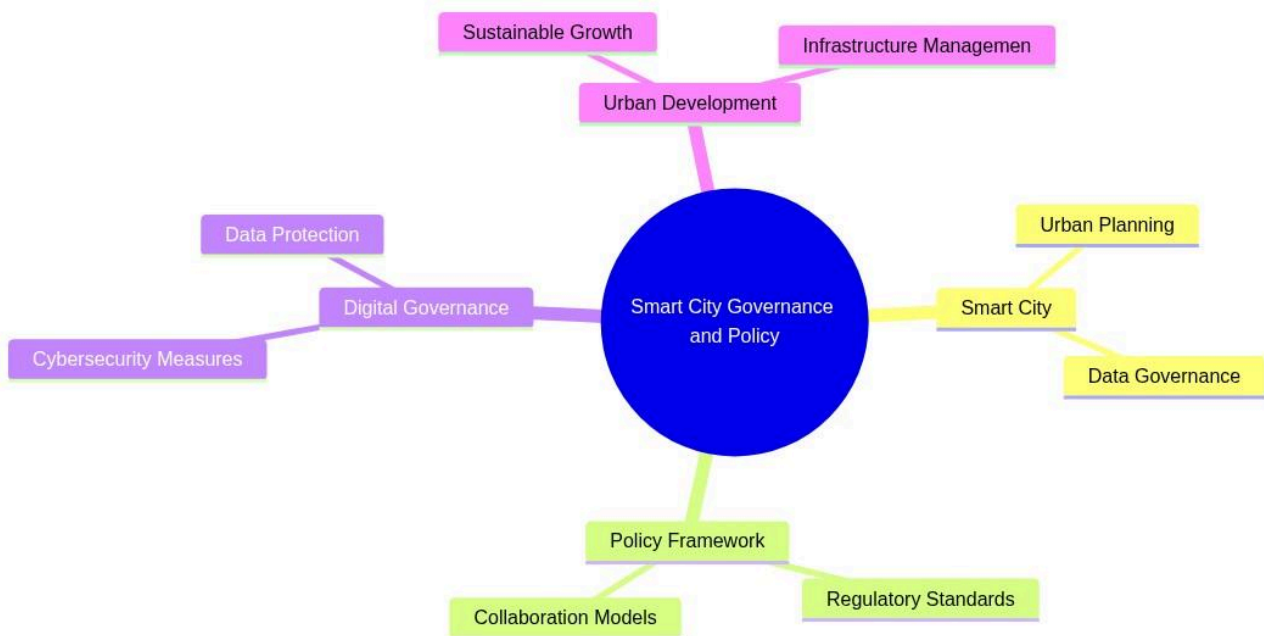

Certificate in Smart City Strategy and Management (Advanced)

Smart City Governance and Policy

mindmap

root((Smart City Governance and Policy))

Smart City

Urban Planning

Data Governance

Policy Framework

Regulatory Standards

Collaboration Models

Digital Governance

Cybersecurity Measures

Data Protection

Urban Development

Sustainable Growth

Infrastructure Management