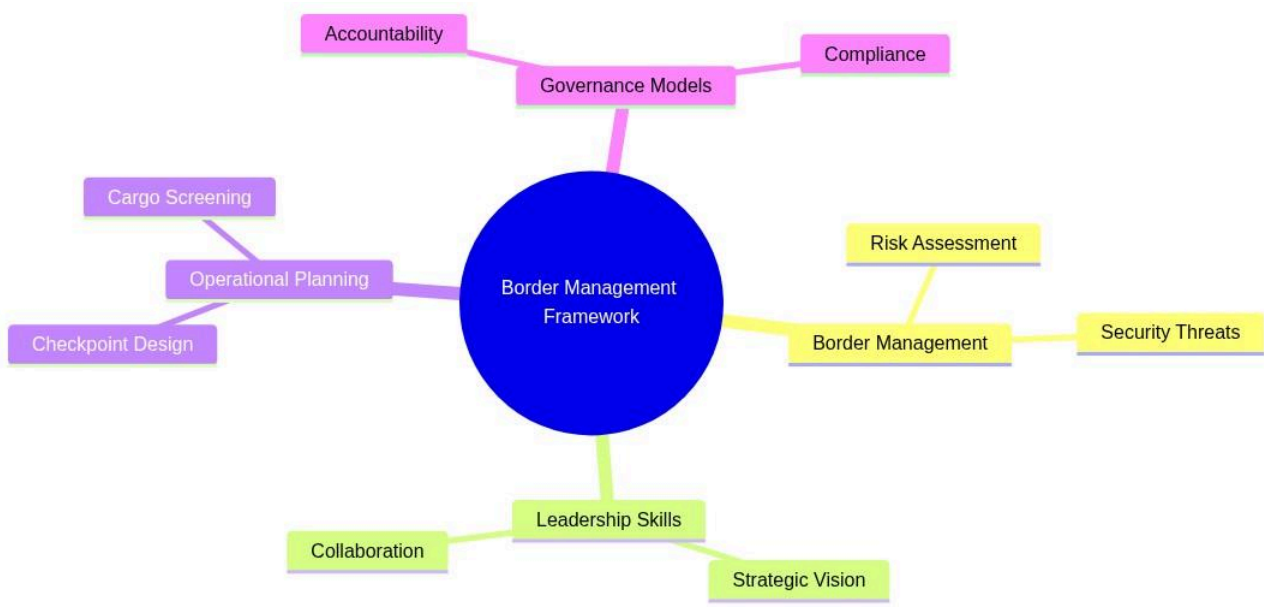

Leadership for Border Management

Border Management Framework

mindmap

```

    root((Border Management Framework))
      Border Management
      Risk Assessment
      Security Threats
      Leadership Skills
      Strategic Vision
      Collaboration
      Operational Planning
      Checkpoint Design
      Cargo Screening
      Governance Models
      Accountability
      Compliance
  
```