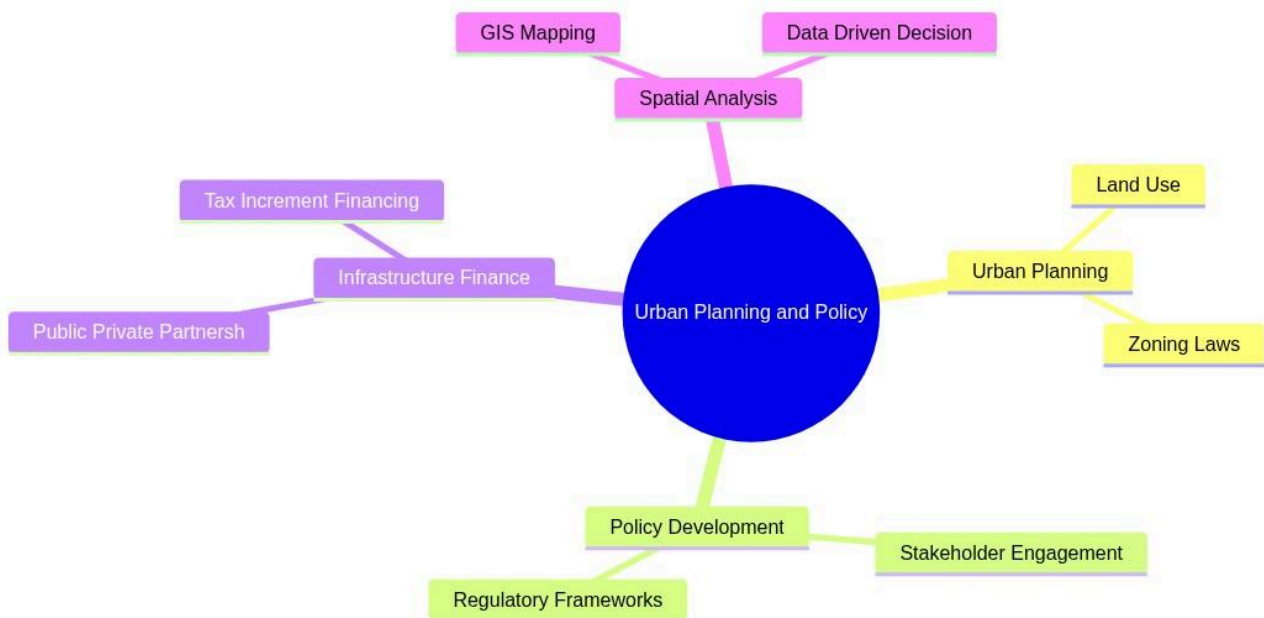

Urban Infrastructure Development

Urban Planning and Policy

mindmap

root((Urban Planning and Policy))

Urban Planning

Land Use

Zoning Laws

Policy Development

Stakeholder Engagement

Regulatory Frameworks

Infrastructure Finance

Public Private Partnersh

Tax Increment Financing

Spatial Analysis

GIS Mapping

Data Driven Decision