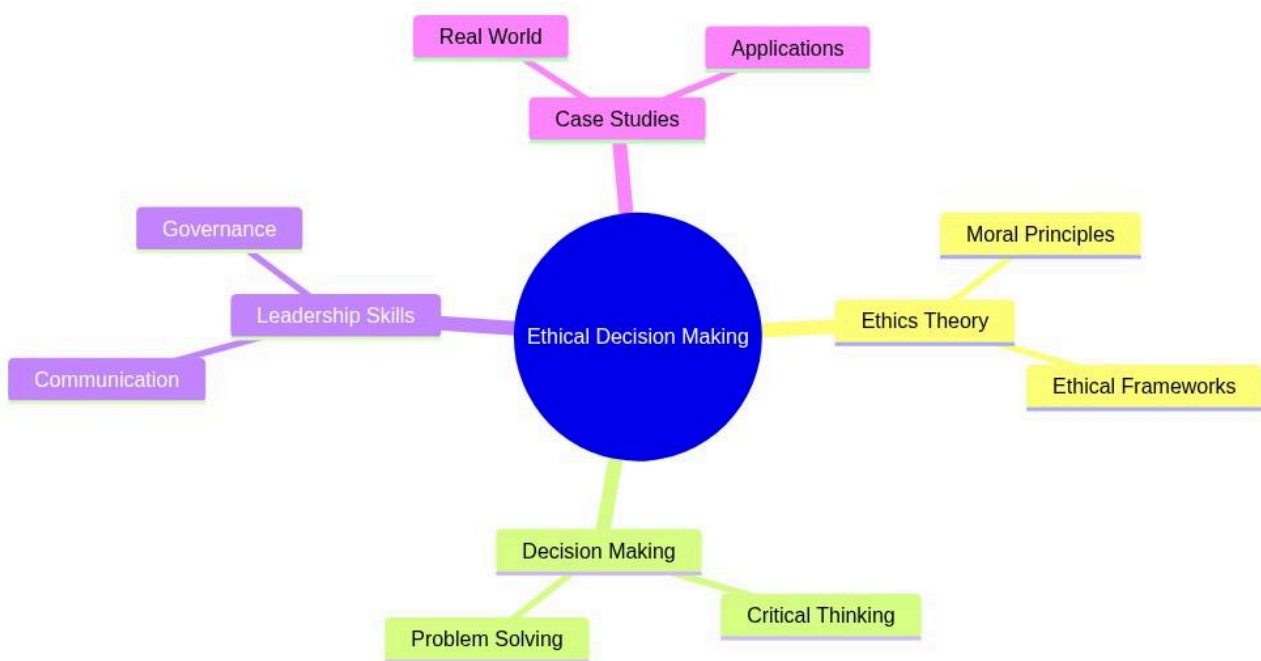

Postgraduate Certificate in Ethical Leadership and Governance (Advanced)

Ethical Decision Making

mindmap

root((Ethical Decision Making))

Ethics Theory

 Moral Principles

 Ethical Frameworks

Decision Making

 Critical Thinking

 Problem Solving

Leadership Skills

 Communication

 Governance

Case Studies

 Real World

 Applications