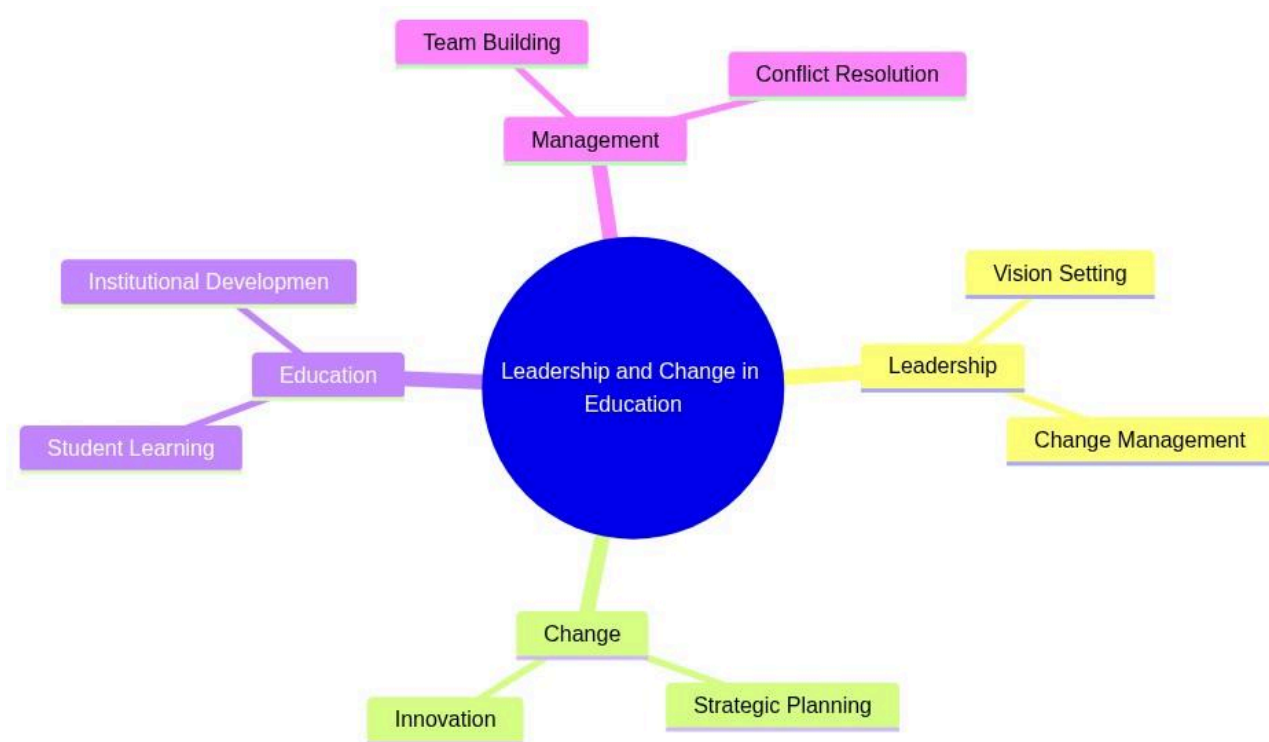

Graduate Certificate in Education Management

Leadership and Change in Education

mindmap

```

root((Leadership and Change in Education))
  Leadership
    Vision Setting
    Change Management
  Change
    Strategic Planning
    Innovation
  Education
    Student Learning
    Institutional Development
  Management
    Team Building
    Conflict Resolution
  
```