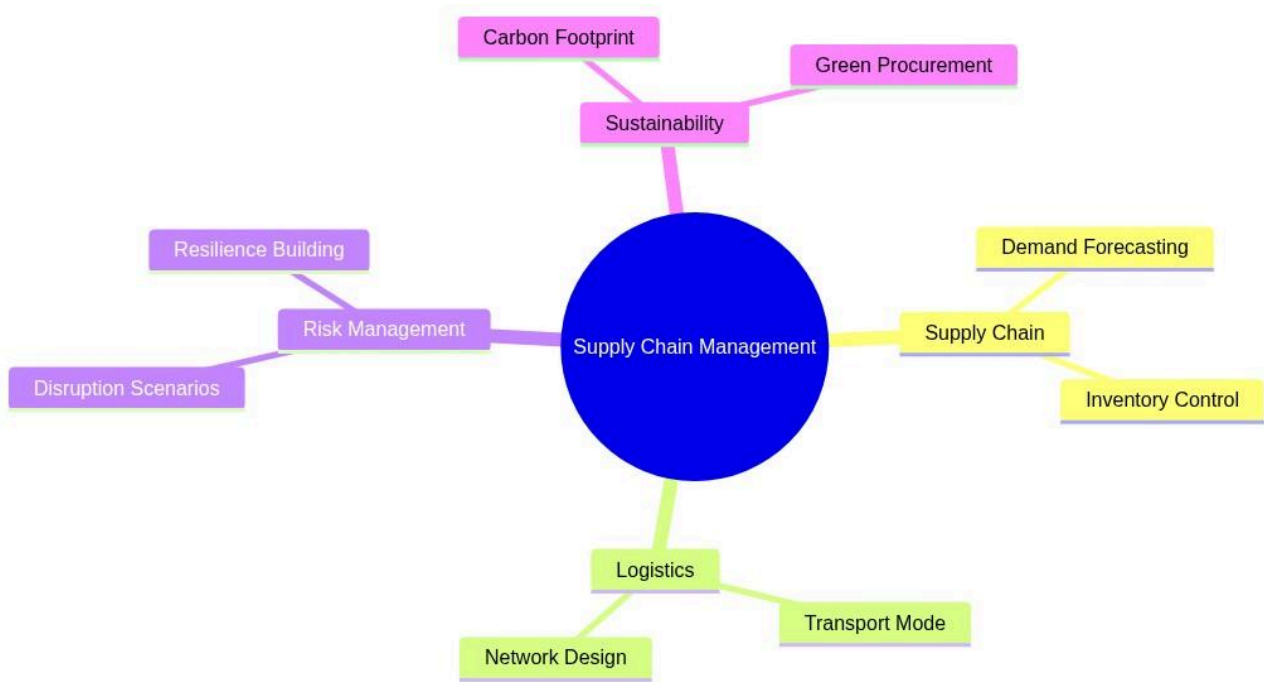

Postgraduate Programme in Logistics and Transportation

Supply Chain Management

mindmap

```

    root((Supply Chain Management))
      Supply Chain
        Demand Forecasting
        Inventory Control
      Logistics
        Transport Mode
        Network Design
      Risk Management
        Disruption Scenarios
        Resilience Building
      Sustainability
        Carbon Footprint
        Green Procurement
  
```