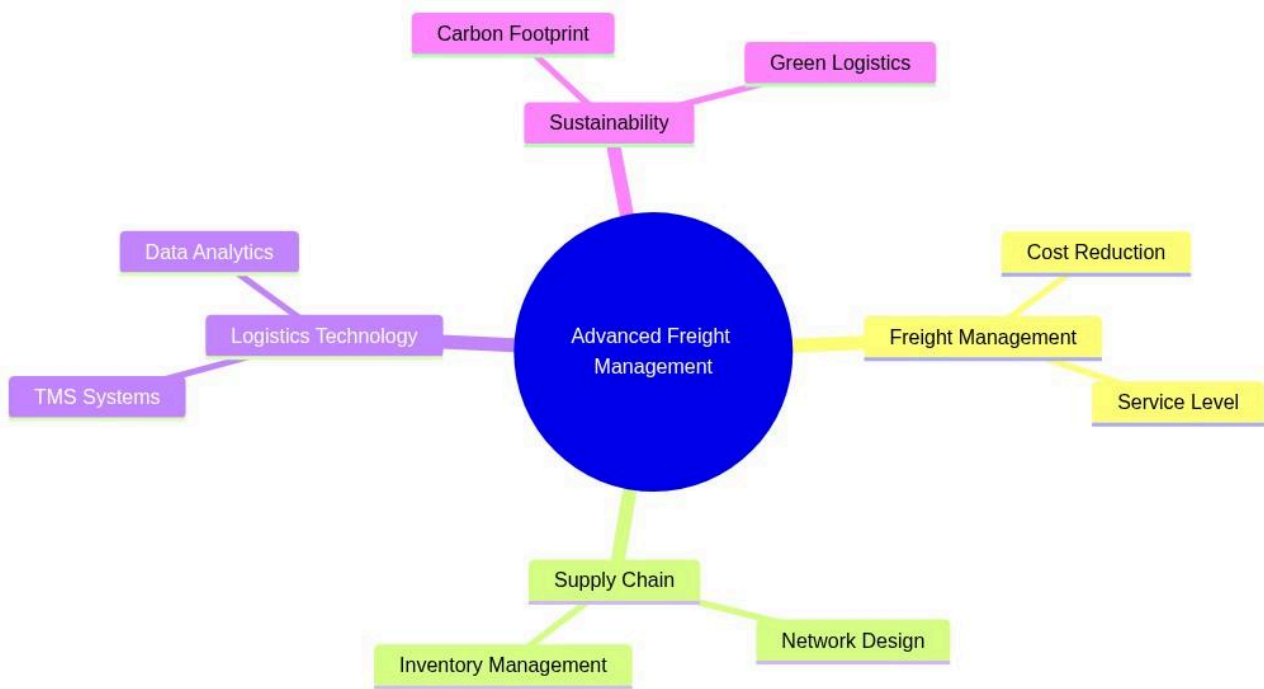

Postgraduate Programme in Logistics and Transportation (Advanced)

Advanced Freight Management

mindmap

```

root((Advanced Freight Management))
  Freight Management
    Cost Reduction
    Service Level
  Supply Chain
    Network Design
    Inventory Management
  Logistics Technology
    TMS Systems
    Data Analytics
  Sustainability
    Carbon Footprint
    Green Logistics
    
```