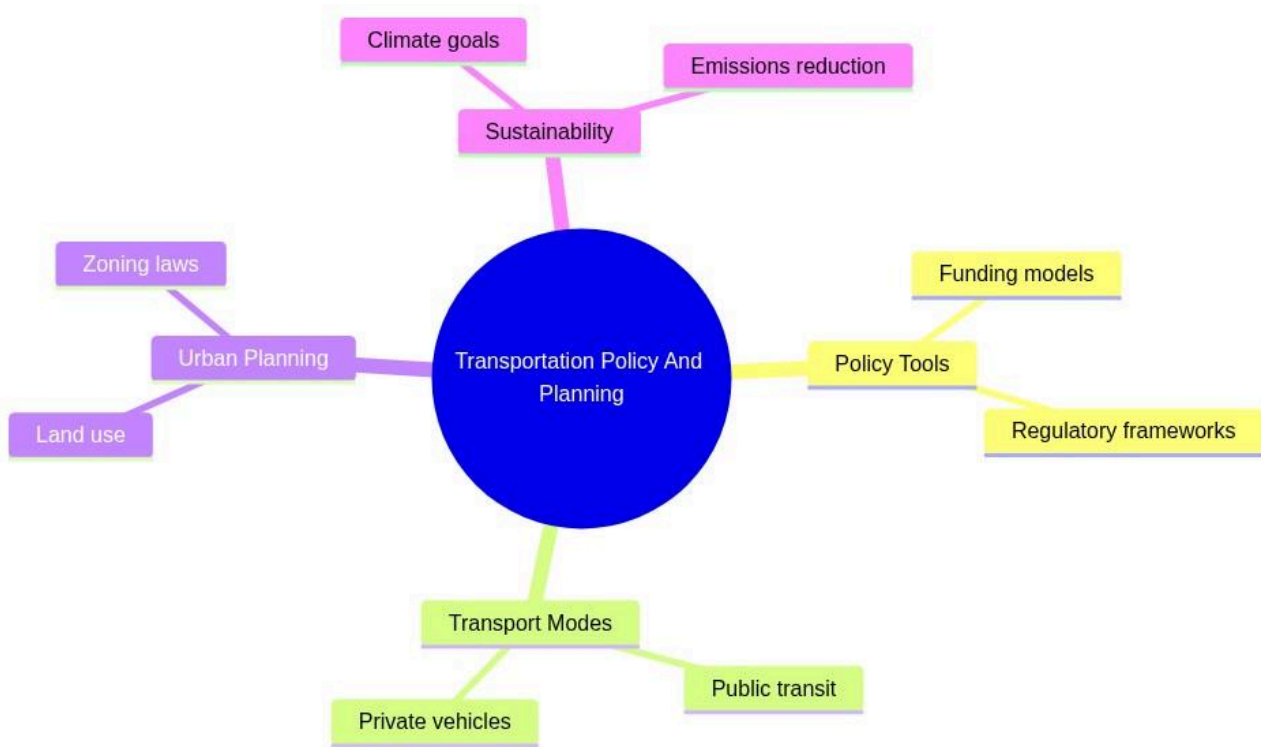

# Transportation Policy And Planning

mindmap

```

root((Transportation Policy And Planning))
  Policy Tools
    Funding models
    Regulatory frameworks
  Transport Modes
    Public transit
    Private vehicles
  Urban Planning
    Land use
    Zoning laws
  Sustainability
    Climate goals
    Emissions reduction
  
```