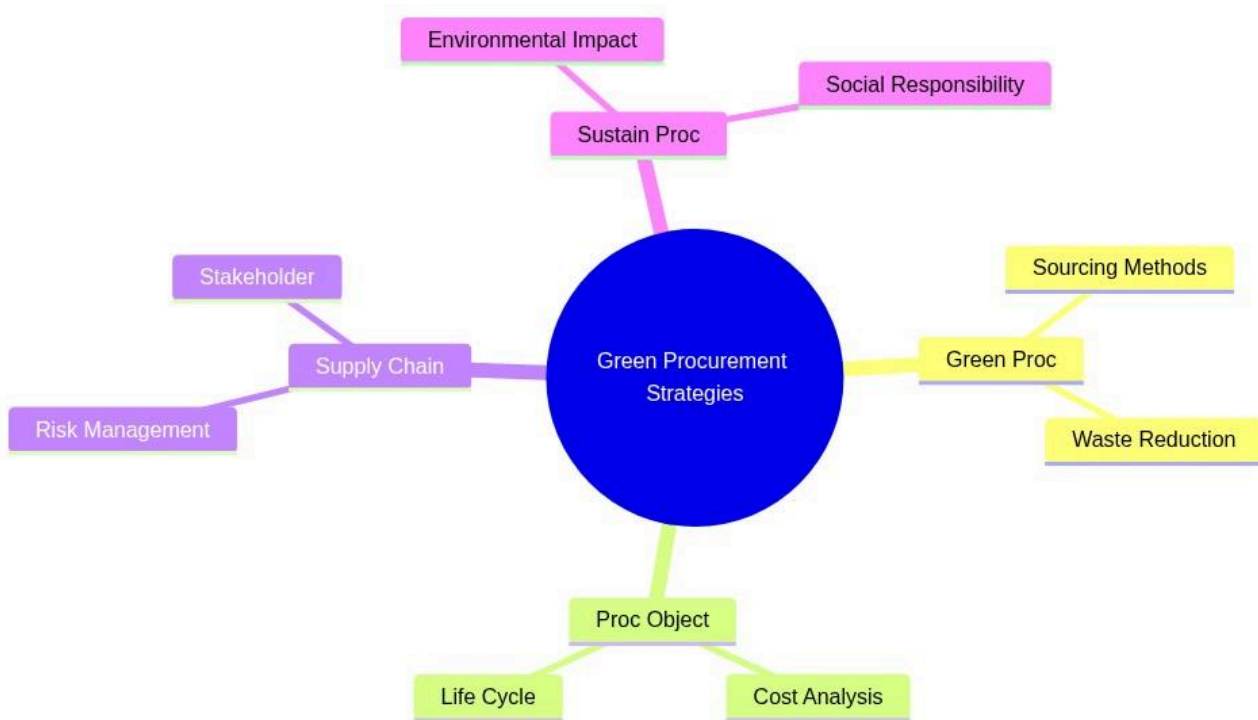

Green Supply Chain Waste Integration

# Green Procurement Strategies

mindmap

```

    root((Green Procurement Strategies))
      Green Proc
        Sourcing Methods
        Waste Reduction
      Proc Object
        Life Cycle
        Cost Analysis
      Supply Chain
        Risk Management
        Stakeholder
      Sustain Proc
        Environmental Impact
        Social Responsibility
  
```