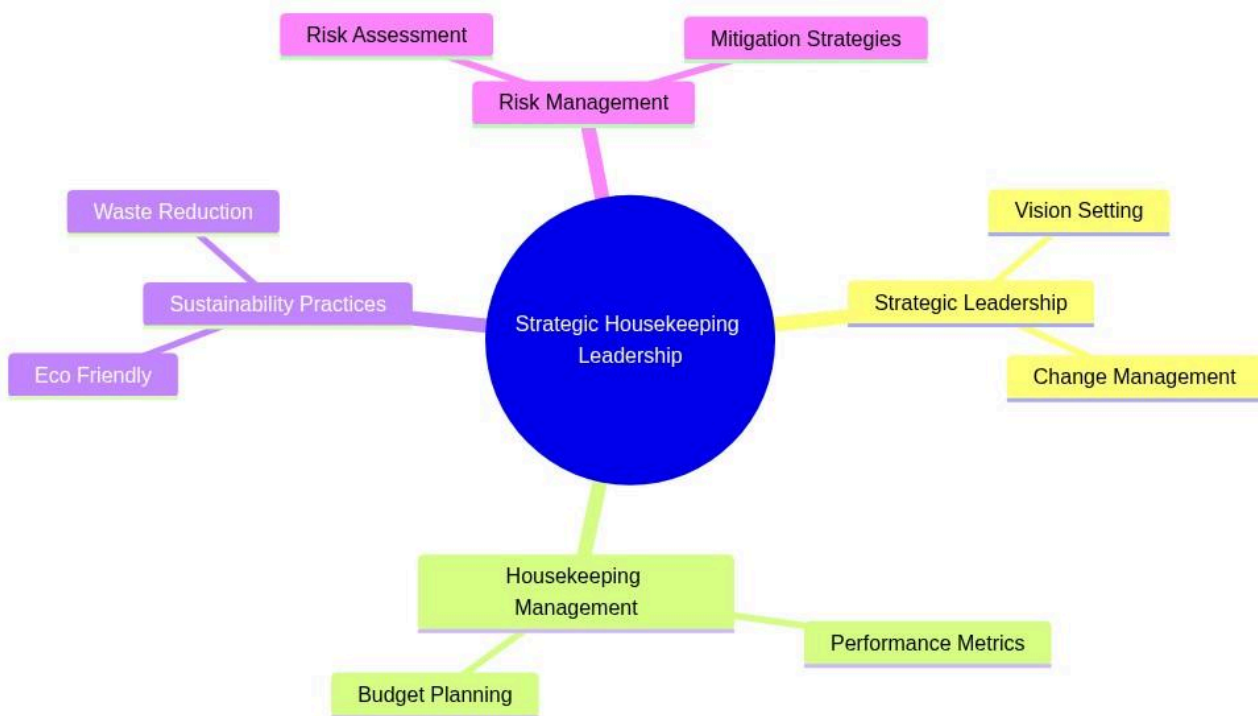

Certificate in Executive Housekeeping Management and Operations (Advanced)

Strategic Housekeeping Leadership

mindmap

```

root((Strategic Housekeeping Leadership))
  Strategic Leadership
    Vision Setting
    Change Management
  Housekeeping Management
    Performance Metrics
    Budget Planning
  Sustainability Practices
    Eco Friendly
    Waste Reduction
  Risk Management
    Risk Assessment
    Mitigation Strategies
  
```