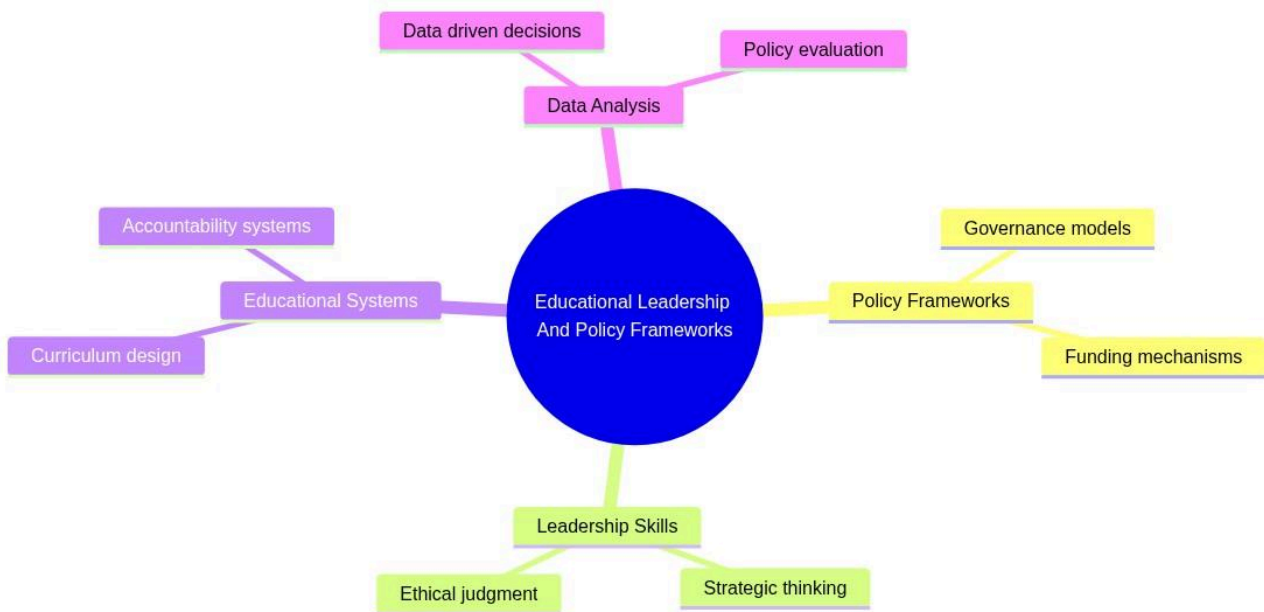

Executive Development Program in Educational Leadership and Policy (Advanced)

Educational Leadership And Policy Frameworks

mindmap

```

    root((Educational Leadership And Policy Frameworks))
      Policy Frameworks
        Governance models
        Funding mechanisms
      Leadership Skills
        Strategic thinking
        Ethical judgment
      Educational Systems
        Curriculum design
        Accountability systems
      Data Analysis
        Data driven decisions
        Policy evaluation
  
```