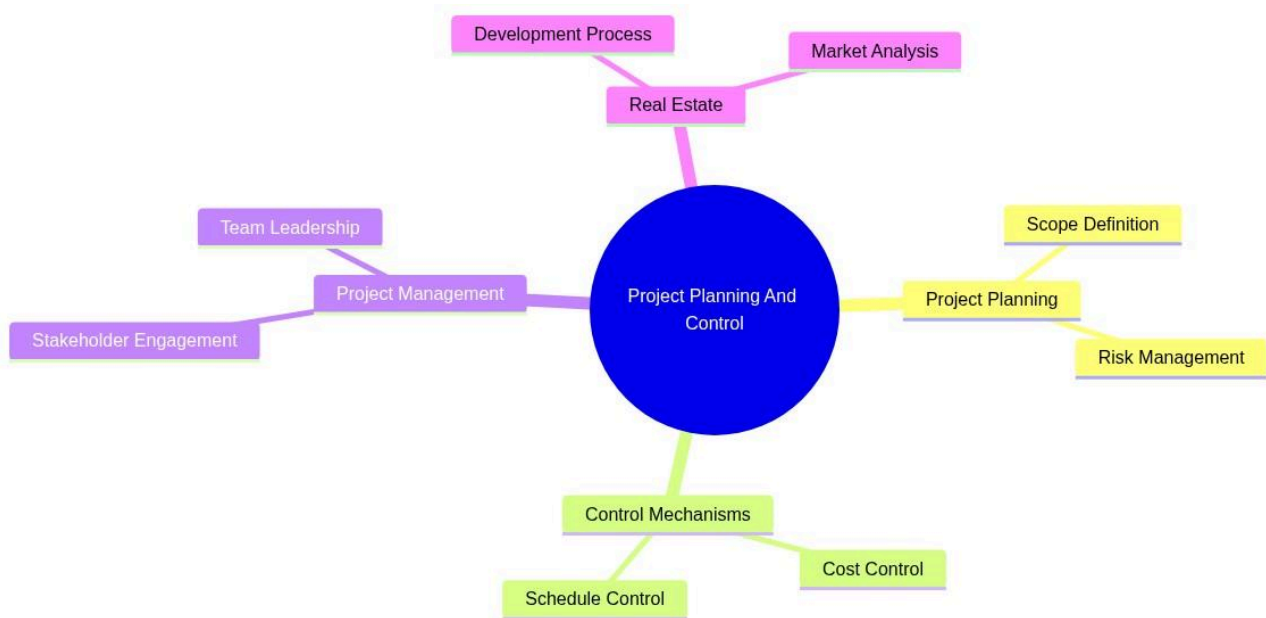

Post-Master's Certification in Real Estate Development for Construction Management (Advanced)

Project Planning And Control

mindmap

```
root((Project Planning And Control))
```

```
Project Planning
```

```
  Scope Definition
```

```
  Risk Management
```

```
Control Mechanisms
```

```
  Cost Control
```

```
  Schedule Control
```

```
Project Management
```

```
  Stakeholder Engagement
```

```
  Team Leadership
```

```
Real Estate
```

```
  Development Process
```

```
  Market Analysis
```