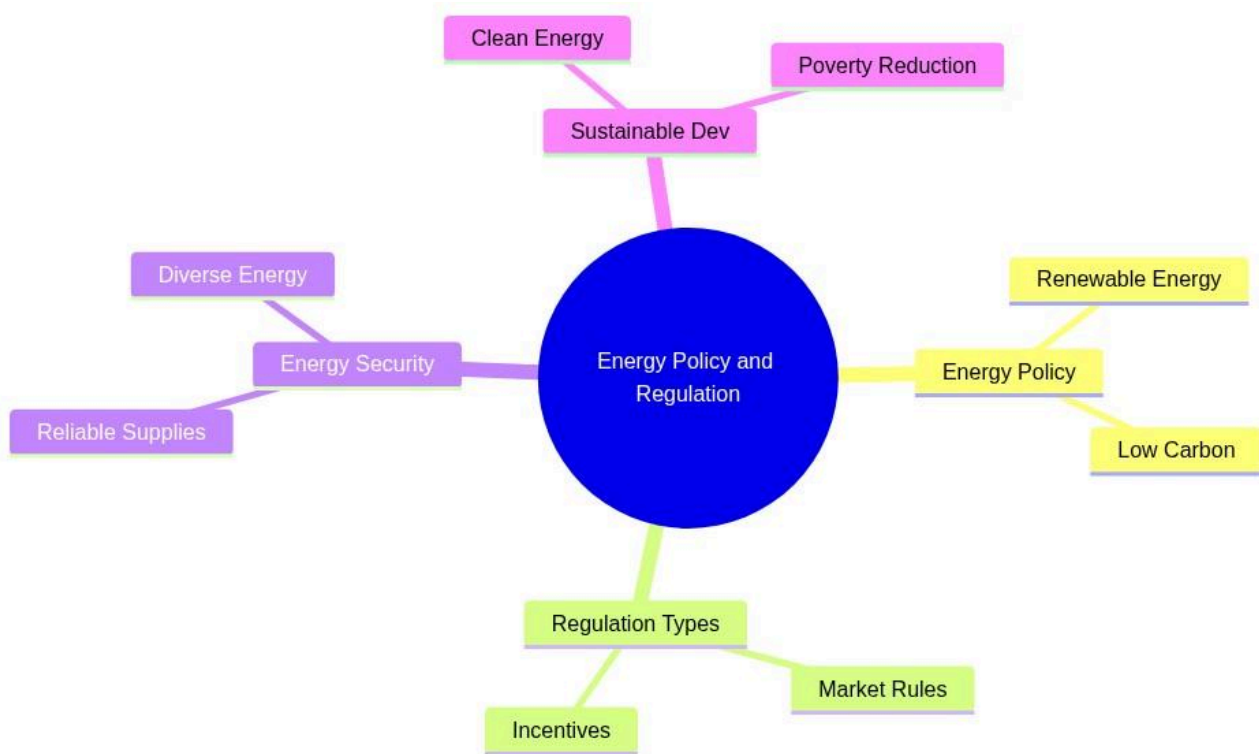

# Energy Policy and Regulation

mindmap

```

root((Energy Policy and Regulation))
  Energy Policy
    Renewable Energy
    Low Carbon
  Regulation Types
    Market Rules
    Incentives
  Energy Security
    Reliable Supplies
    Diverse Energy
  Sustainable Dev
    Clean Energy
    Poverty Reduction
    
```