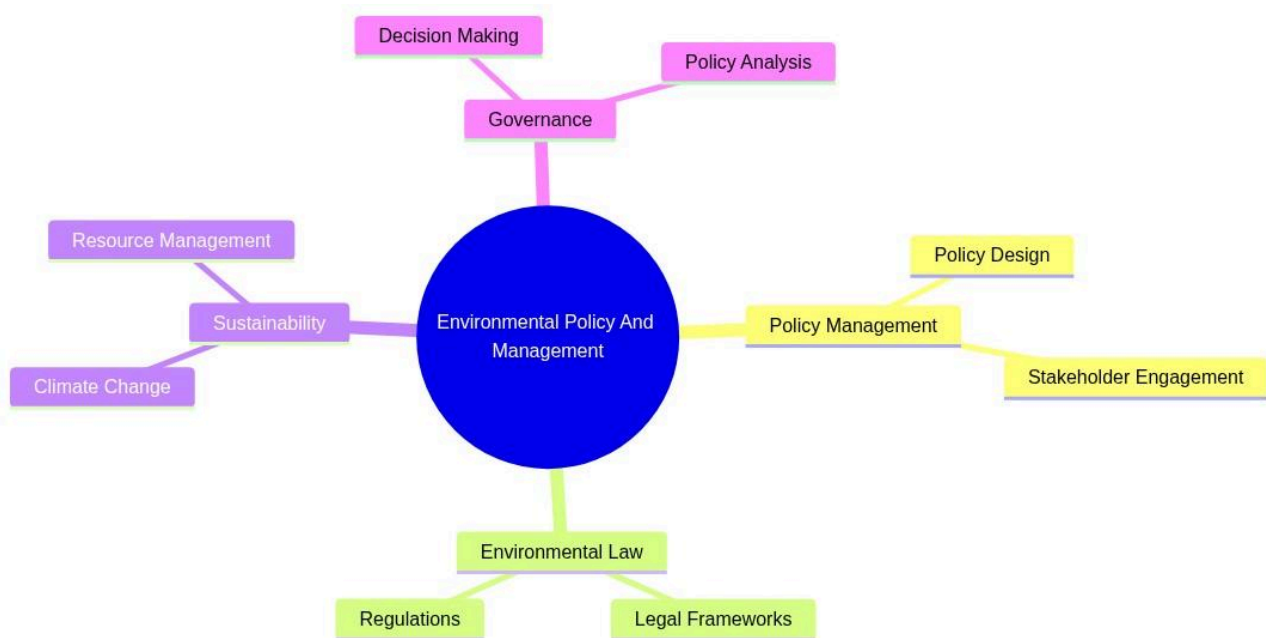

Environmental Management and Sustainability

Environmental Policy And Management

mindmap

root((Environmental Policy And Management))

Policy Management

Policy Design

Stakeholder Engagement

Environmental Law

Legal Frameworks

Regulations

Sustainability

Climate Change

Resource Management

Governance

Decision Making

Policy Analysis