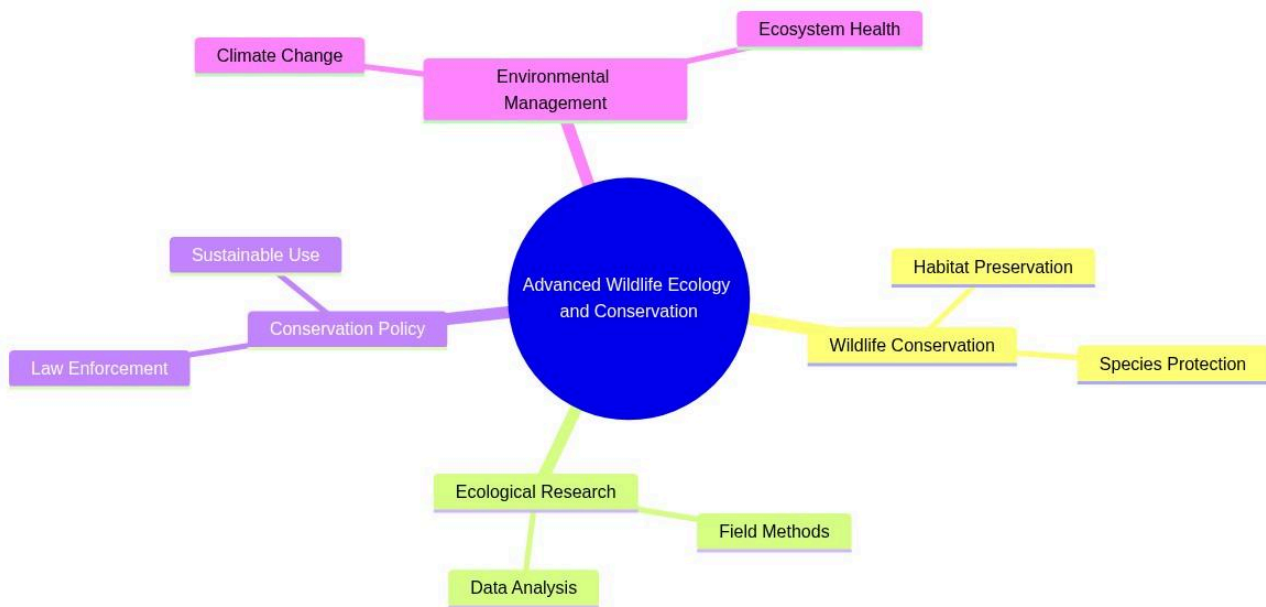

Advanced Certificate in African Wildlife Management (Advanced)

# Advanced Wildlife Ecology and Conservation

mindmap

root((Advanced Wildlife Ecology and Conservation))

Wildlife Conservation

Habitat Preservation

Species Protection

Ecological Research

Data Analysis

Field Methods

Conservation Policy

Law Enforcement

Sustainable Use

Environmental Management

Climate Change

Ecosystem Health