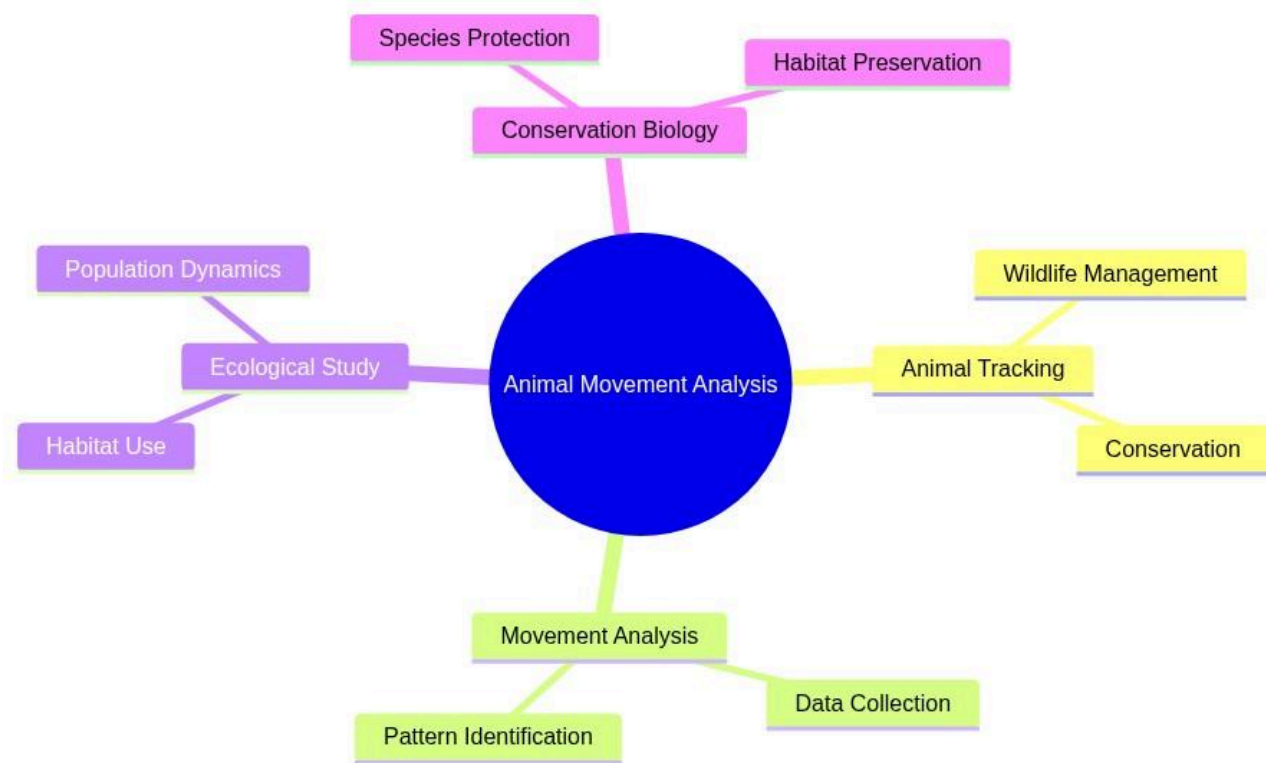

Wildlife Tracking

# Animal Movement Analysis

mindmap

```

root((Animal Movement Analysis))
  Animal Tracking
    Wildlife Management
    Conservation
  Movement Analysis
    Data Collection
    Pattern Identification
  Ecological Study
    Habitat Use
    Population Dynamics
  Conservation Biology
    Species Protection
    Habitat Preservation
  
```