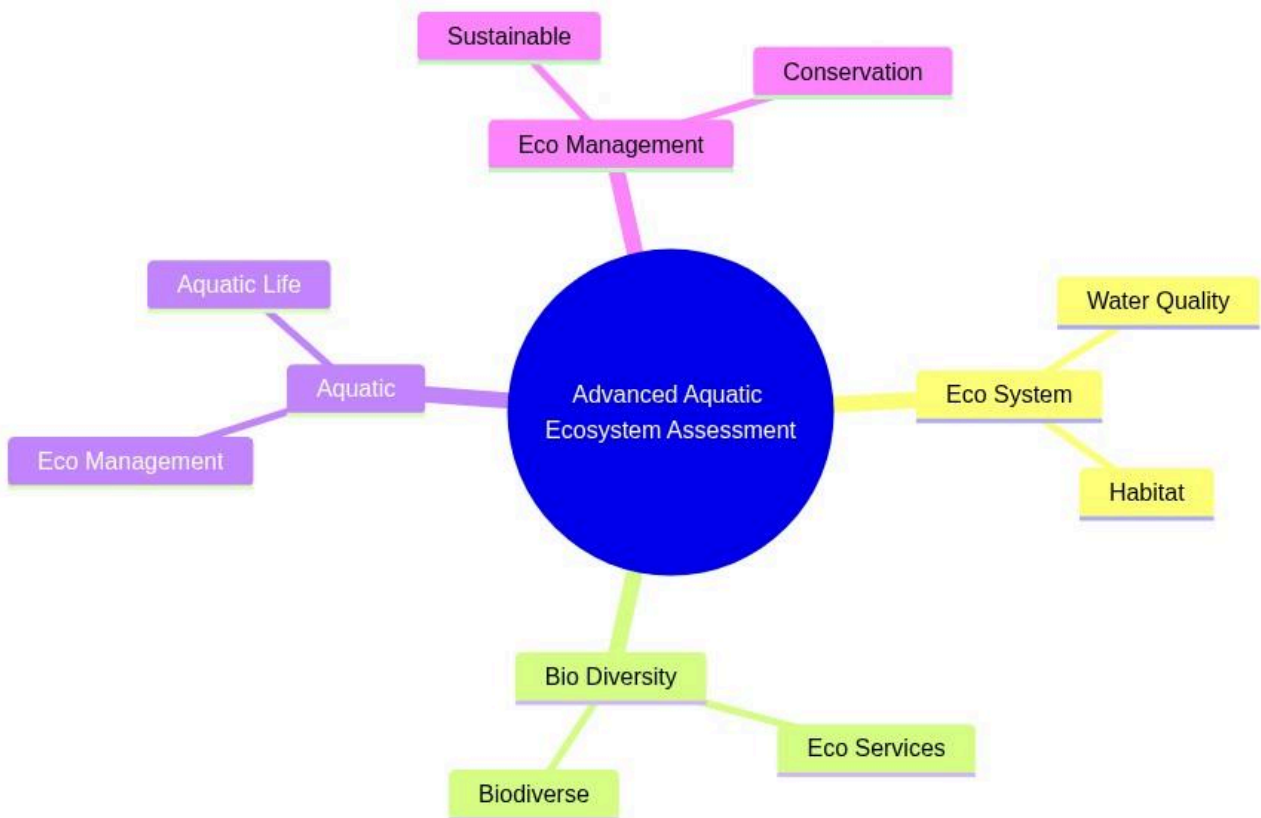

Professional Certificate in Freshwater Fish Habitat Management (Advanced)

# Advanced Aquatic Ecosystem Assessment

mindmap

root((Advanced Aquatic Ecosystem Assessment))

Eco System

Water Quality

Habitat

Bio Diversity

Eco Services

Biodiverse

Aquatic

Eco Management

Aquatic Life

Eco Management

Sustainable

Conservation