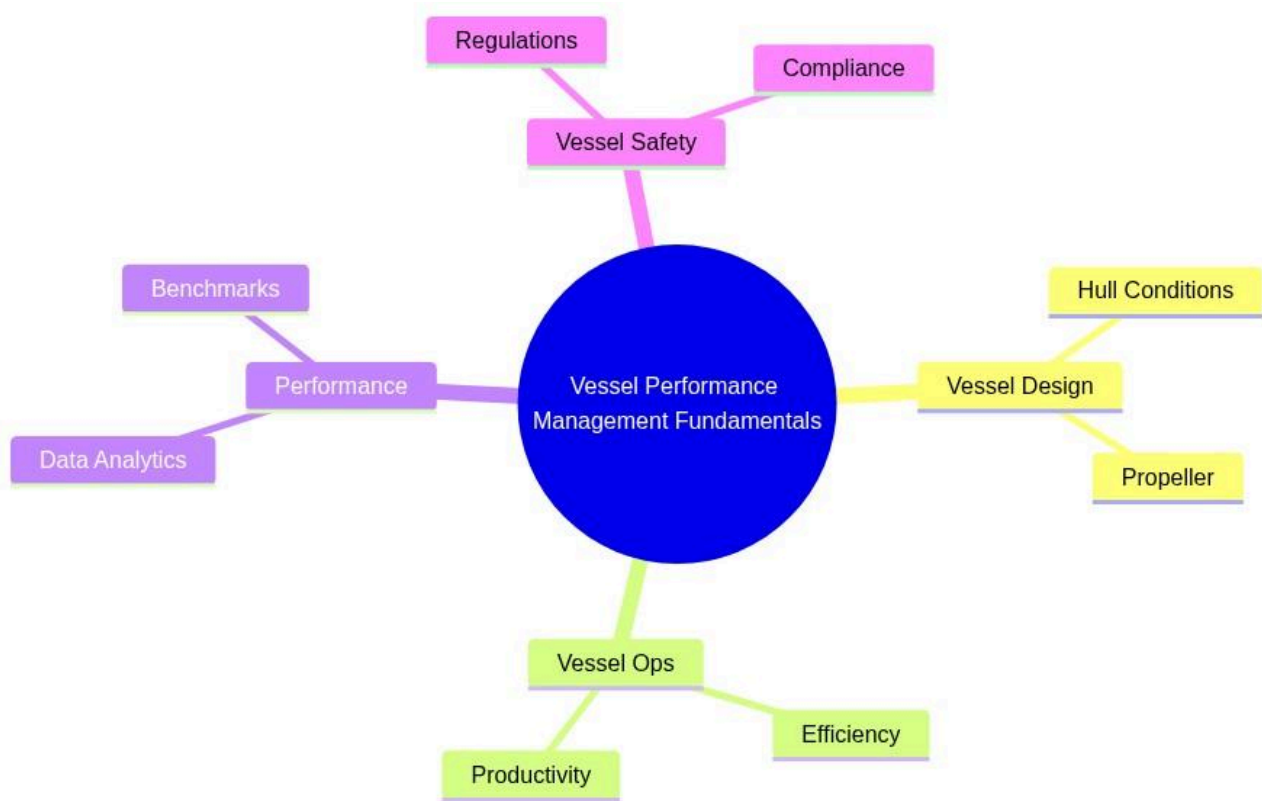

Certificate in Vessel Performance Management (India) (Advanced)

Vessel Performance Management Fundamentals

mindmap

```

root((Vessel Performance Management Fundamentals))
  Vessel Design
    Hull Conditions
    Propeller
  Vessel Ops
    Efficiency
    Productivity
  Performance
    Data Analytics
    Benchmarks
  Vessel Safety
    Regulations
    Compliance
    
```