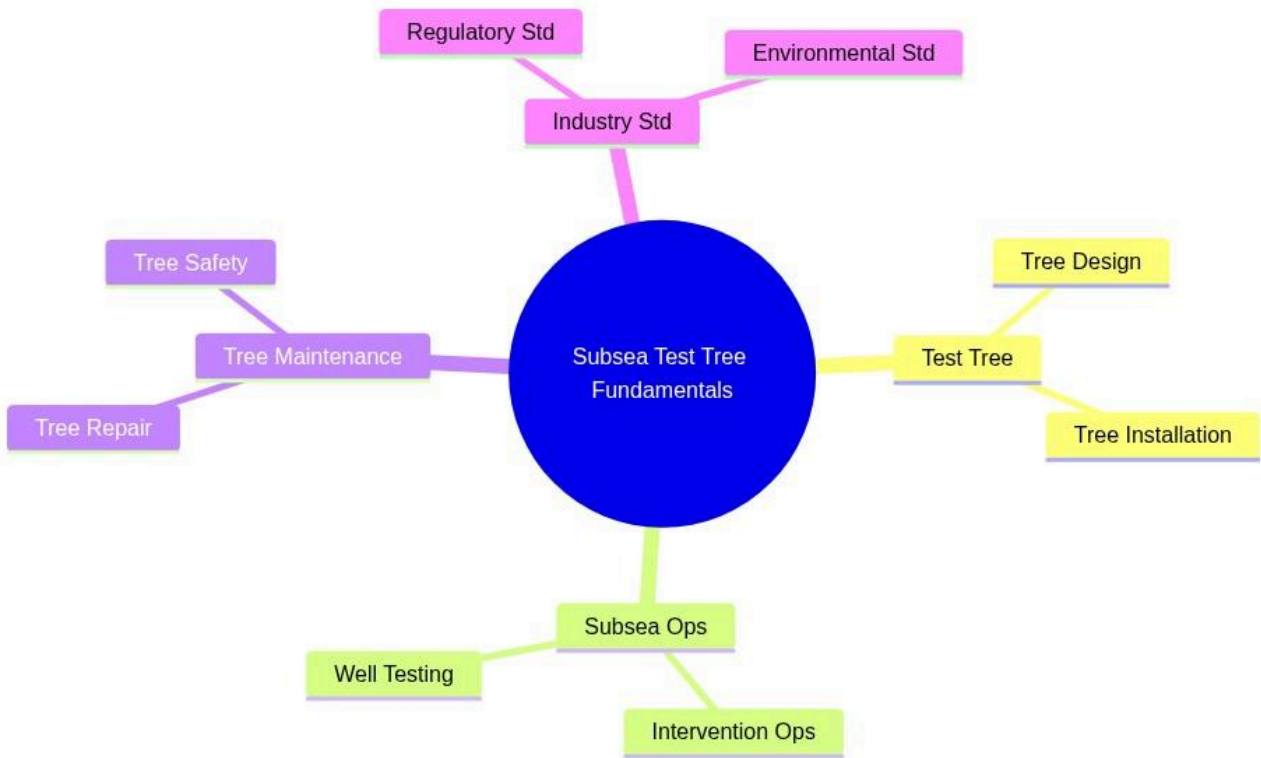

Masterclass Certificate in Subsea Test Tree (Advanced)

# Subsea Test Tree Fundamentals

mindmap

```

root((Subsea Test Tree Fundamentals))
  Test Tree
    Tree Design
    Tree Installation
  Subsea Ops
    Well Testing
    Intervention Ops
  Tree Maintenance
    Tree Repair
    Tree Safety
  Industry Std
    Regulatory Std
    Environmental Std
  
```