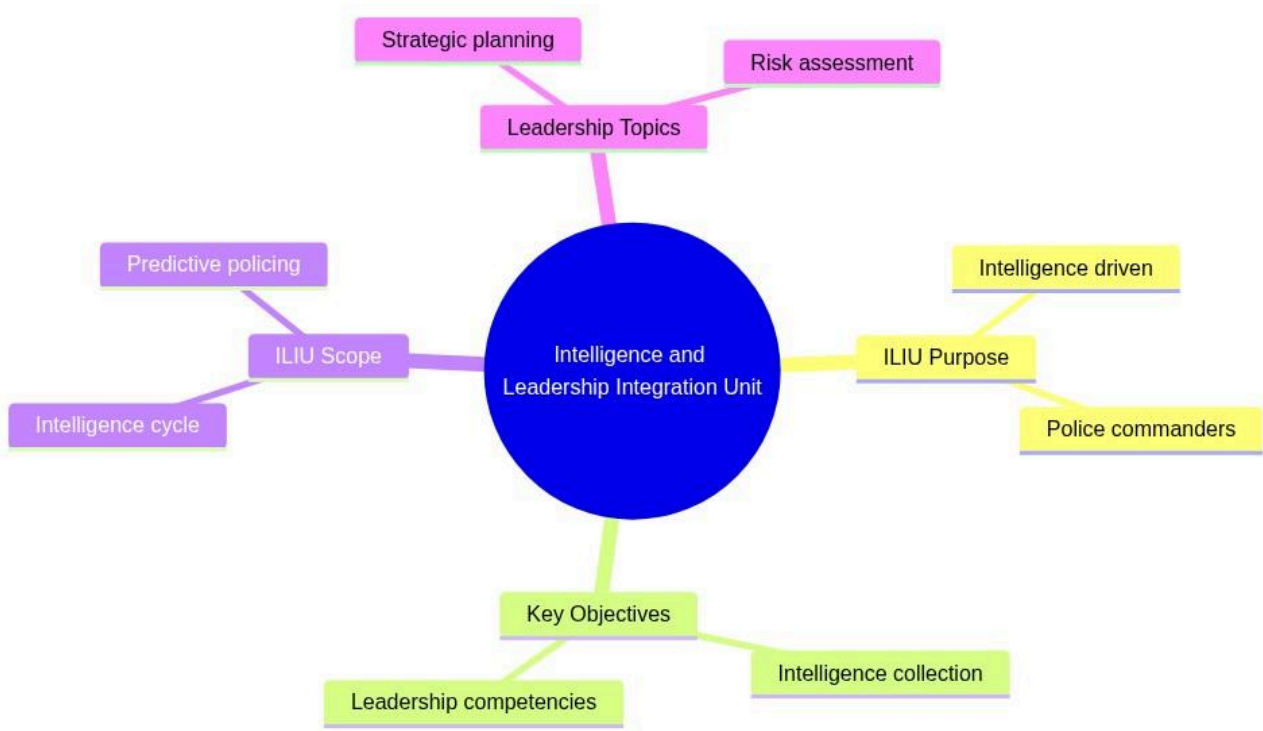

Advanced Investigation and Leadership for Police Commanders

Intelligence and Leadership Integration Unit

mindmap

```

root((Intelligence and Leadership Integration Unit))
  ILIU Purpose
    Intelligence driven
    Police commanders
  Key Objectives
    Intelligence collection
    Leadership competencies
  ILIU Scope
    Intelligence cycle
    Predictive policing
  Leadership Topics
    Strategic planning
    Risk assessment
    
```