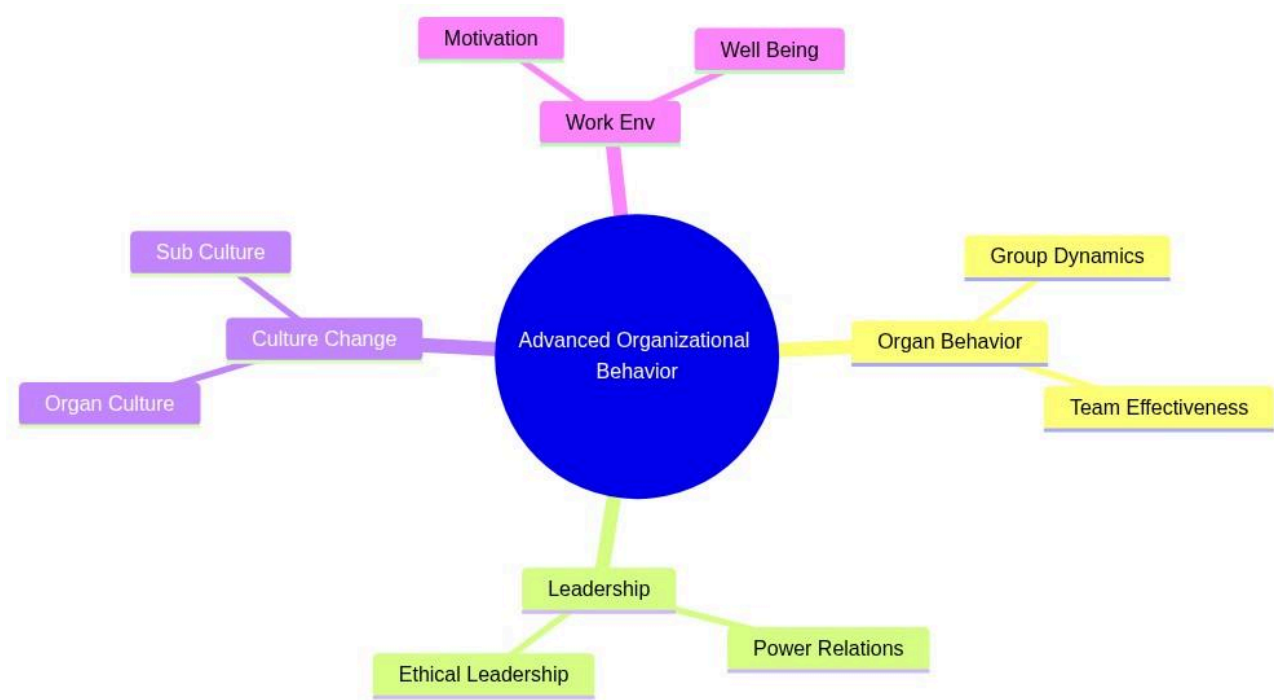

Graduate Certificate in Leadership Psychology

Advanced Organizational Behavior

```

mindmap
    root((Advanced Organizational Behavior))
        Organ Behavior
            Group Dynamics
            Team Effectiveness
        Leadership
            Power Relations
            Ethical Leadership
        Culture Change
            Organ Culture
            Sub Culture
        Work Env
            Motivation
            Well Being
    
```