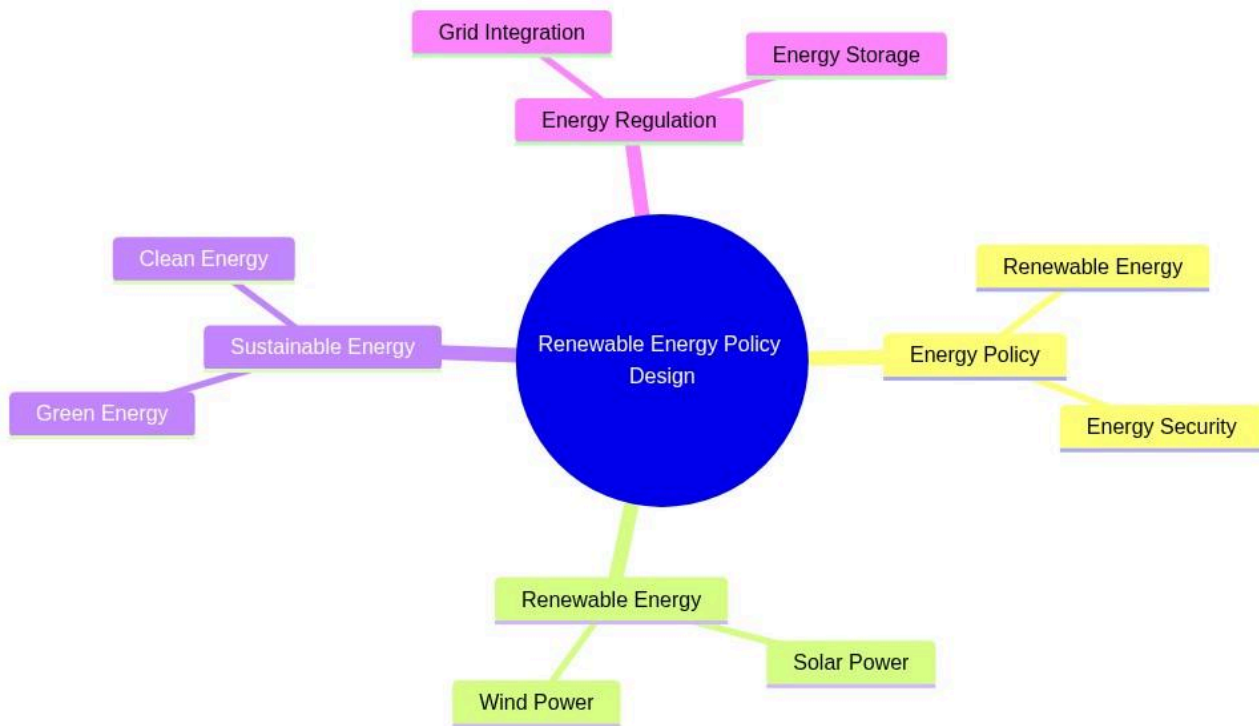

Sustainable Energy Policy and Regulation

Renewable Energy Policy Design

mindmap

```

    root((Renewable Energy Policy Design))
      Energy Policy
        Renewable Energy
        Energy Security
      Renewable Energy
        Solar Power
        Wind Power
      Sustainable Energy
        Green Energy
        Clean Energy
      Energy Regulation
        Grid Integration
        Energy Storage
  
```