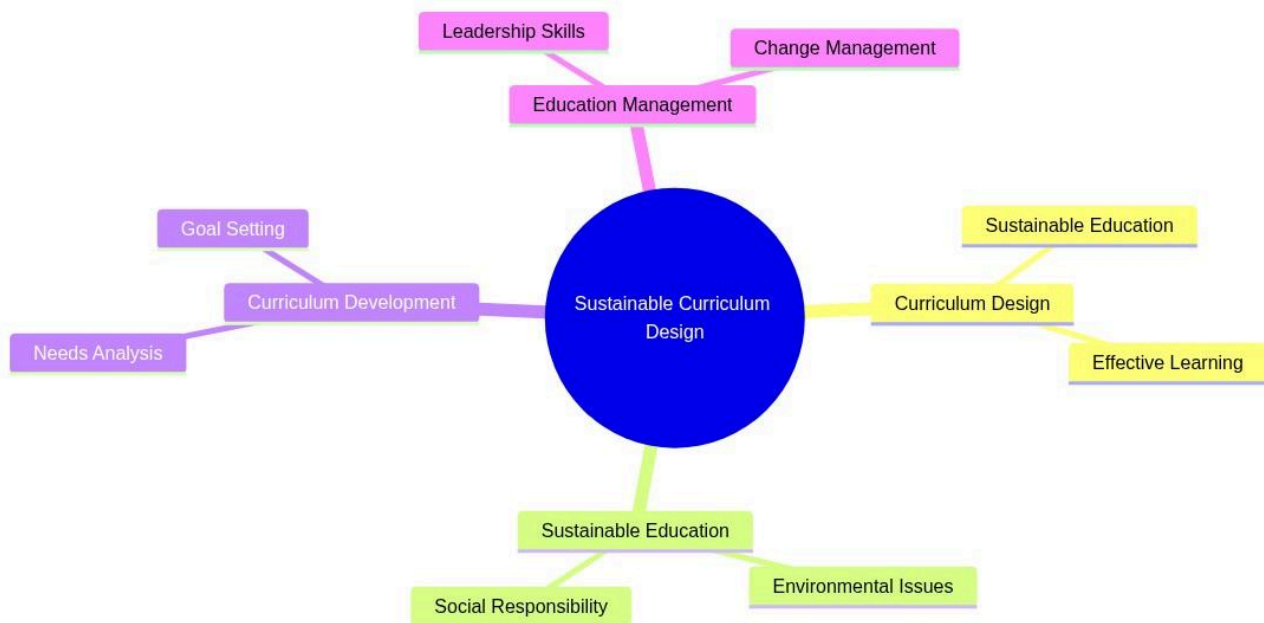

Executive Certificate in Sustainable Education Management (Advanced)

Sustainable Curriculum Design

mindmap

```

    root((Sustainable Curriculum Design))
      Curriculum Design
        Sustainable Education
        Effective Learning
      Sustainable Education
        Environmental Issues
        Social Responsibility
      Curriculum Development
        Needs Analysis
        Goal Setting
      Education Management
        Leadership Skills
        Change Management
  
```