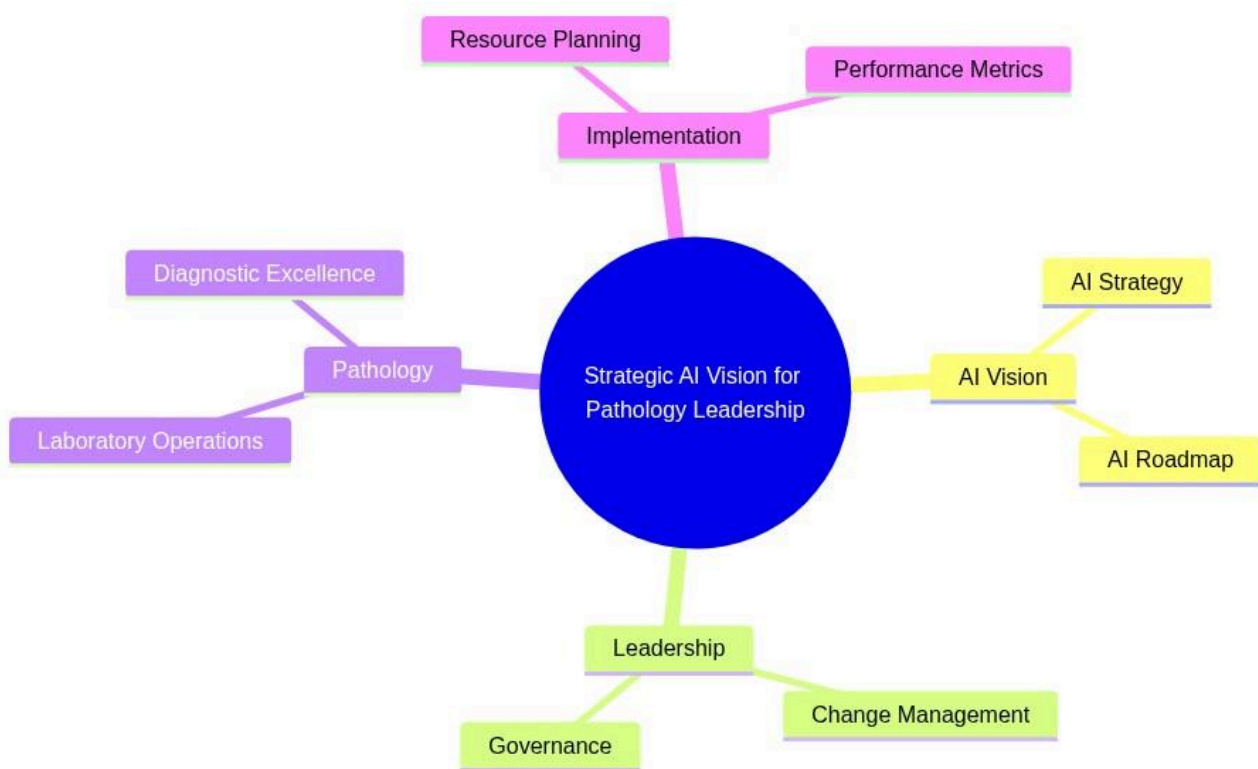

Executive Development Programme in Strategic AI Integration for Pathology Labs (Advanced)

Strategic AI Vision for Pathology Leadership

mindmap

```

root((Strategic AI Vision for Pathology Leadership))
  AI Vision
    AI Strategy
    AI Roadmap
  Leadership
    Change Management
    Governance
  Pathology
    Laboratory Operations
    Diagnostic Excellence
  Implementation
    Resource Planning
    Performance Metrics
  
```