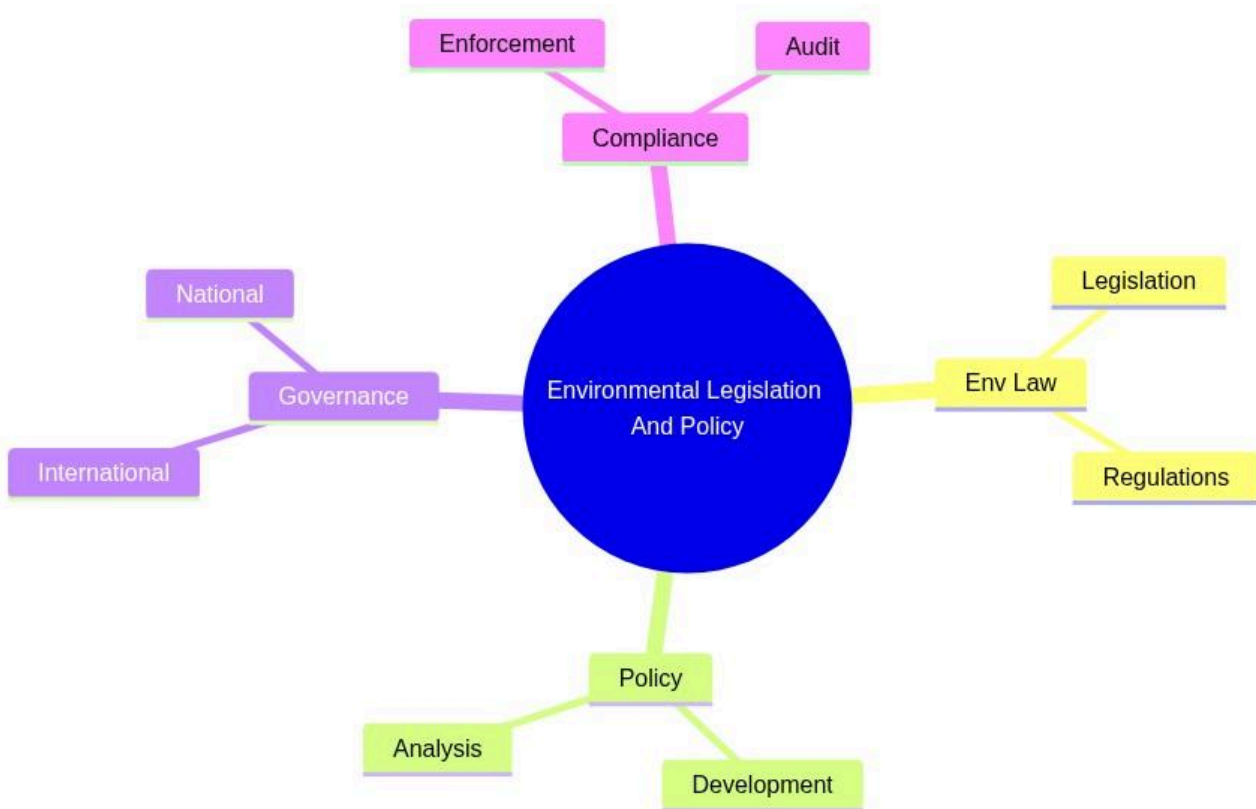

Graduate Certificate in Environmental Safety

Environmental Legislation And Policy

```

mindmap
  root((Environmental Legislation And Policy))
    Env Law
      Legislation
      Regulations
    Policy
      Analysis
      Development
    Governance
      International
      National
    Compliance
      Enforcement
      Audit
  
```