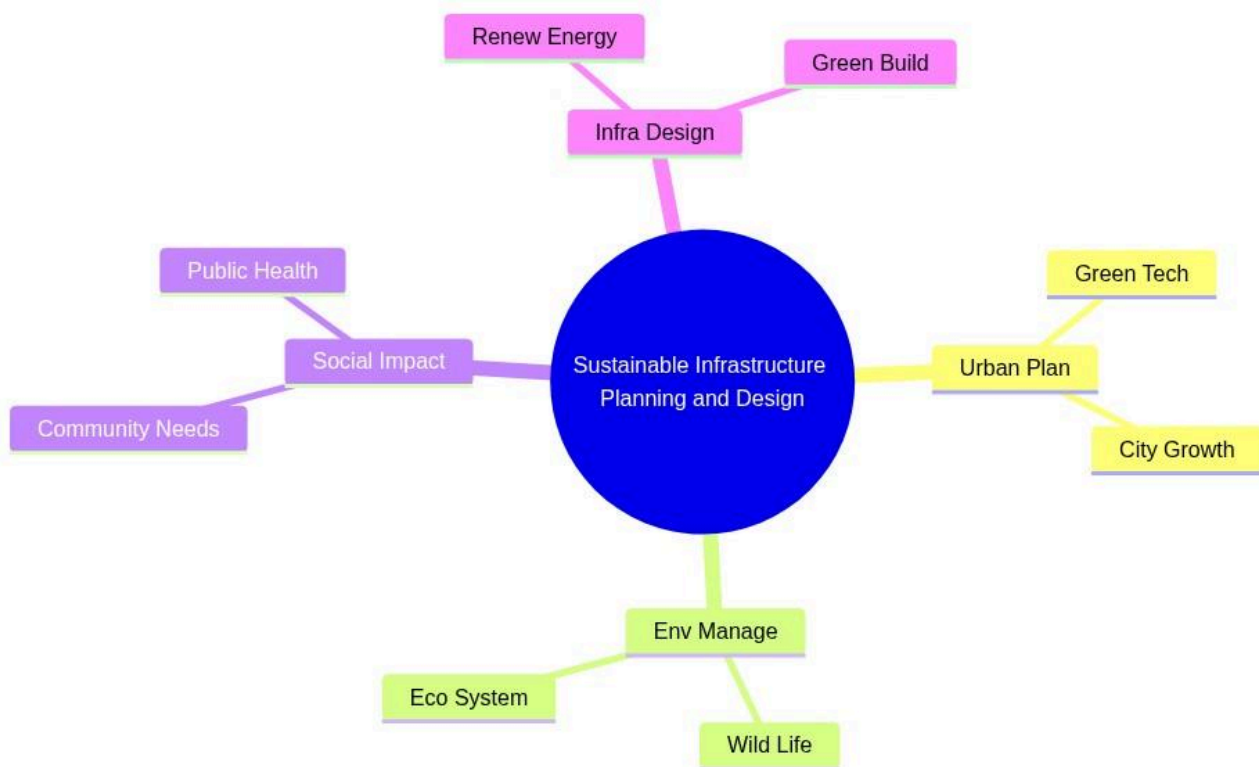

Advanced Certificate in Sustainable Infrastructure (Advanced)

Sustainable Infrastructure Planning and Design

mindmap

```

    root((Sustainable Infrastructure Planning and Design))
      Urban Plan
        Green Tech
        City Growth
      Env Manage
        Eco System
        Wild Life
      Social Impact
        Community Needs
        Public Health
      Infra Design
        Renew Energy
        Green Build
  
```