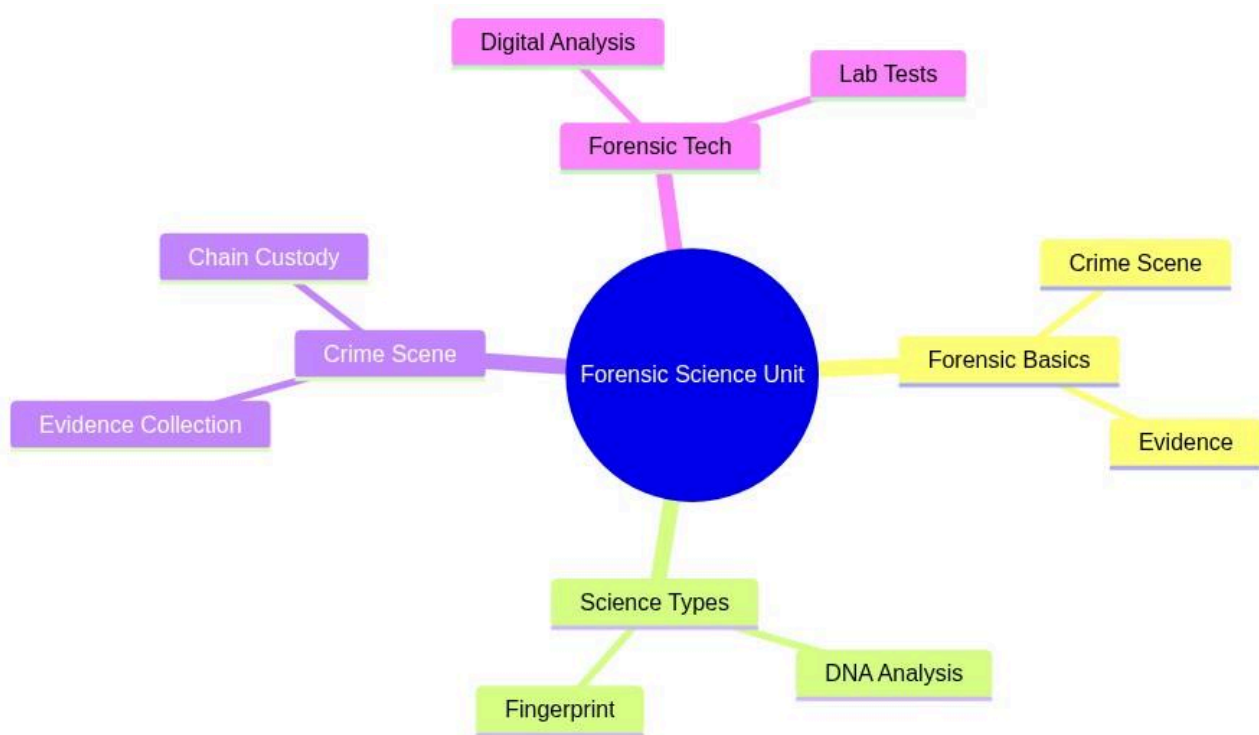

FBI Detective Team Leadership

# Forensic Science Unit

mindmap

```

    root((Forensic Science Unit))
      Forensic Basics
        Crime Scene
        Evidence
      Science Types
        DNA Analysis
        Fingerprint
      Crime Scene
        Evidence Collection
        Chain Custody
      Forensic Tech
        Digital Analysis
        Lab Tests
  
```