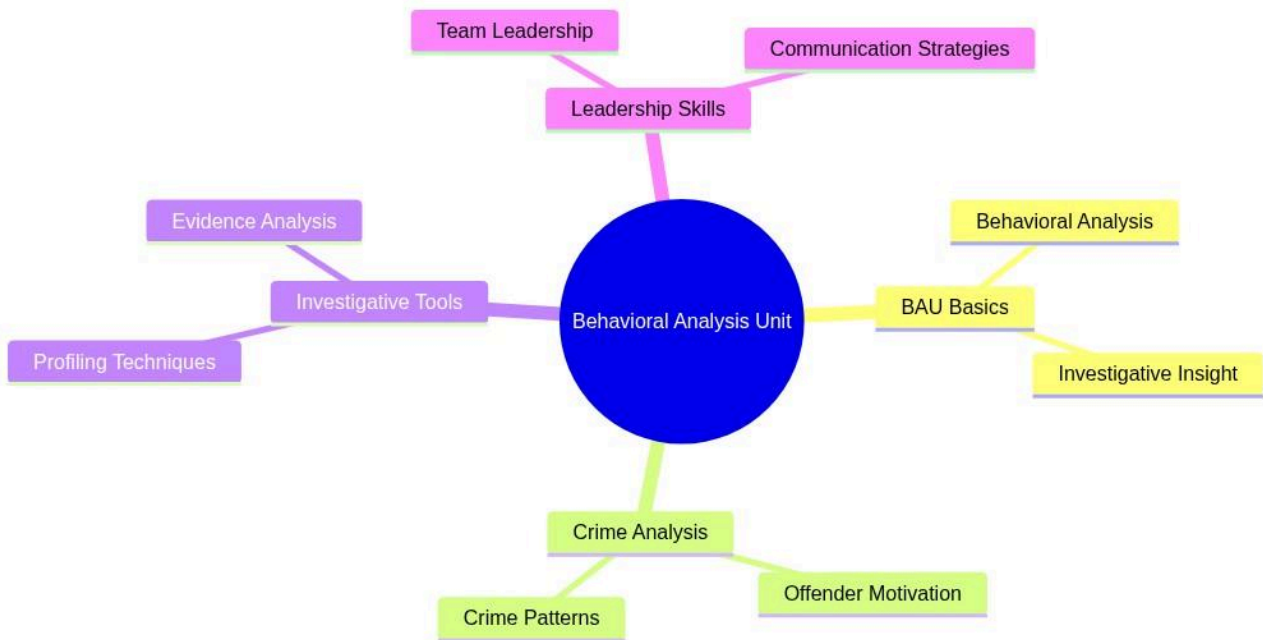

FBI Detective Team Leadership

Behavioral Analysis Unit

mindmap

```

    root((Behavioral Analysis Unit))
      BAU Basics
        Behavioral Analysis
        Investigative Insight
      Crime Analysis
        Offender Motivation
        Crime Patterns
      Investigative Tools
        Profiling Techniques
        Evidence Analysis
      Leadership Skills
        Team Leadership
        Communication Strategies
  
```