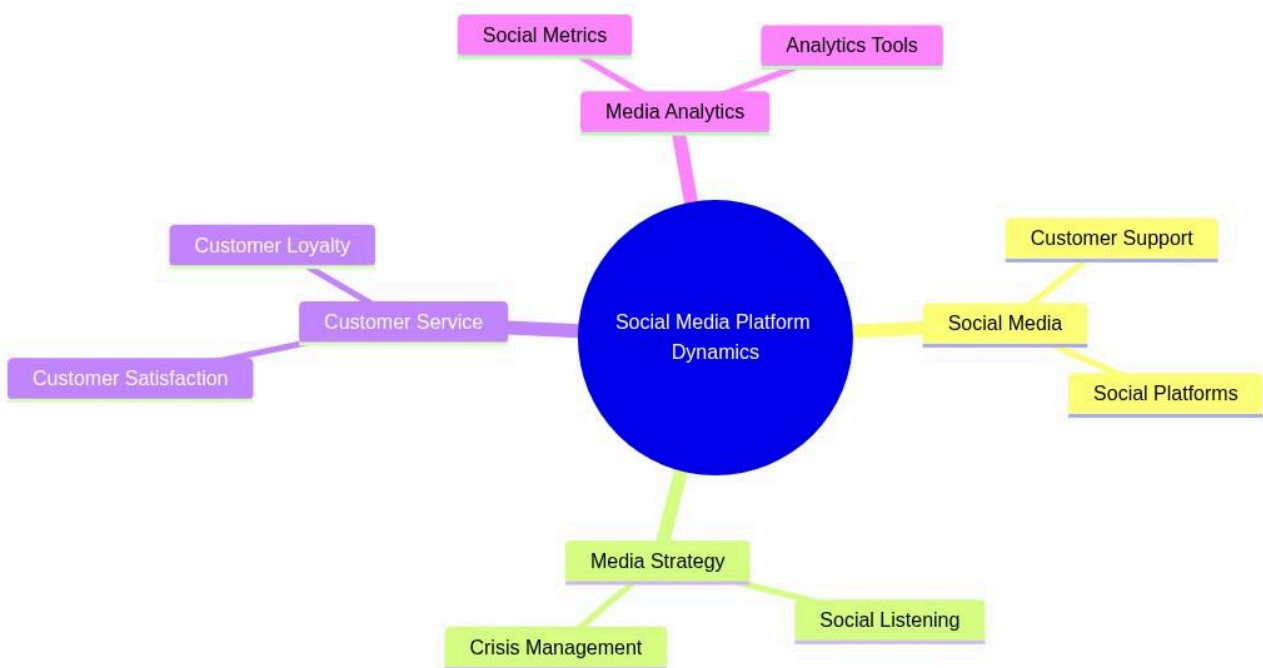

Professional Certificate in Social Media Customer Support (Advanced)

Social Media Platform Dynamics

mindmap

```

    root((Social Media Platform Dynamics))
      Social Media
        Customer Support
        Social Platforms
      Media Strategy
        Social Listening
        Crisis Management
      Customer Service
        Customer Satisfaction
        Customer Loyalty
      Media Analytics
        Social Metrics
        Analytics Tools
  
```