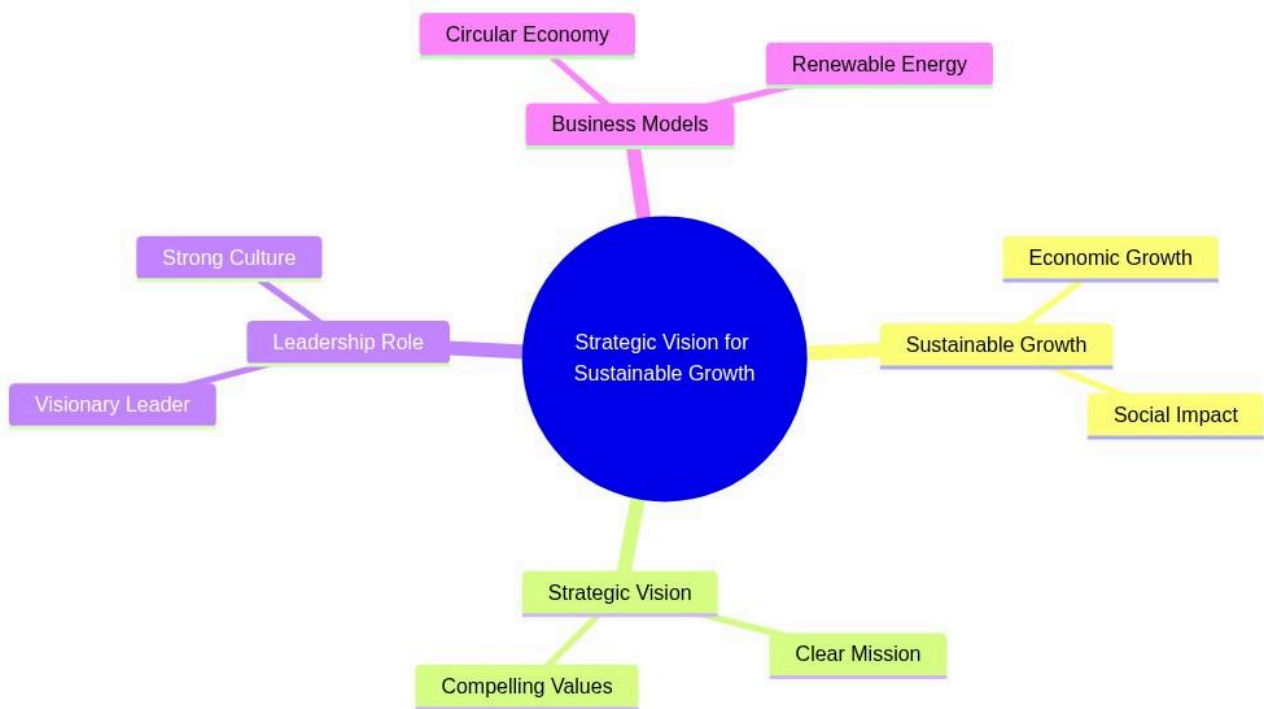

Strategic Leadership for Sustainable Innovation

# Strategic Vision for Sustainable Growth

mindmap

```

    root((Strategic Vision for Sustainable Growth))
      Sustainable Growth
        Economic Growth
        Social Impact
      Strategic Vision
        Clear Mission
        Compelling Values
      Leadership Role
        Visionary Leader
        Strong Culture
      Business Models
        Circular Economy
        Renewable Energy
  
```