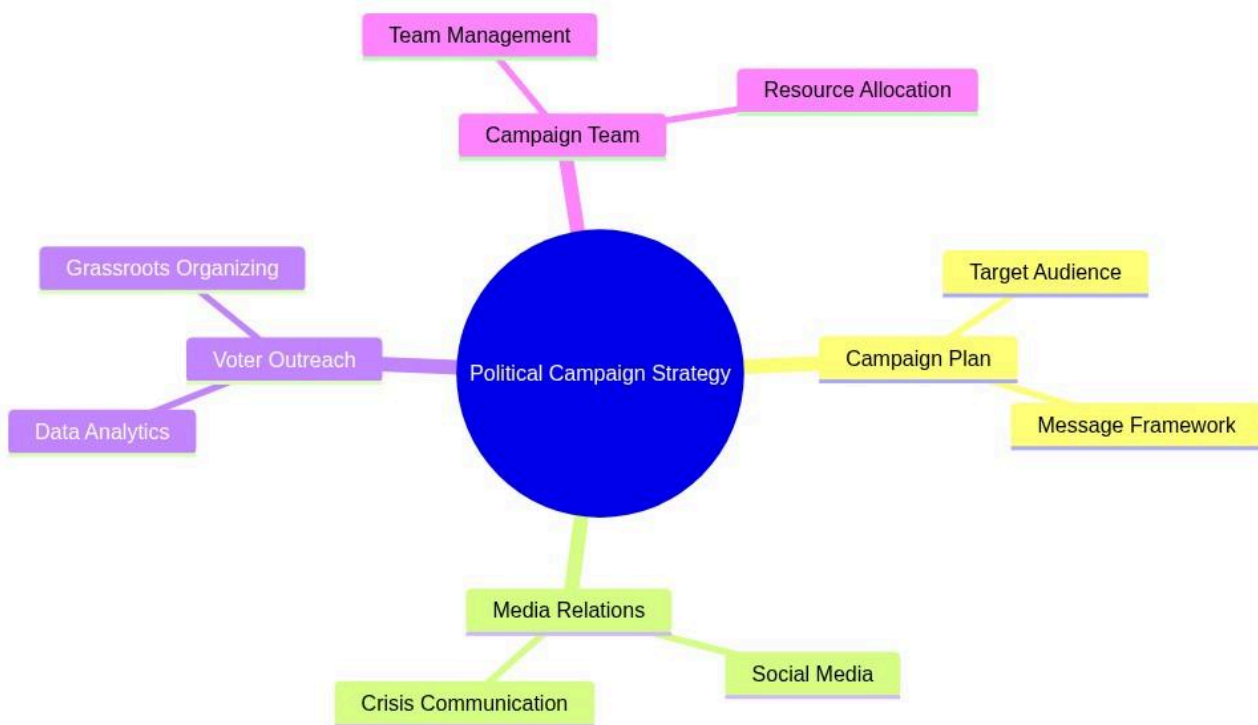

Political Communication

Political Campaign Strategy

mindmap

```
root((Political Campaign Strategy))
```

```
  Campaign Plan
```

```
    Target Audience
```

```
    Message Framework
```

```
  Media Relations
```

```
    Social Media
```

```
    Crisis Communication
```

```
  Voter Outreach
```

```
    Data Analytics
```

```
    Grassroots Organizing
```

```
  Campaign Team
```

```
    Team Management
```

```
    Resource Allocation
```