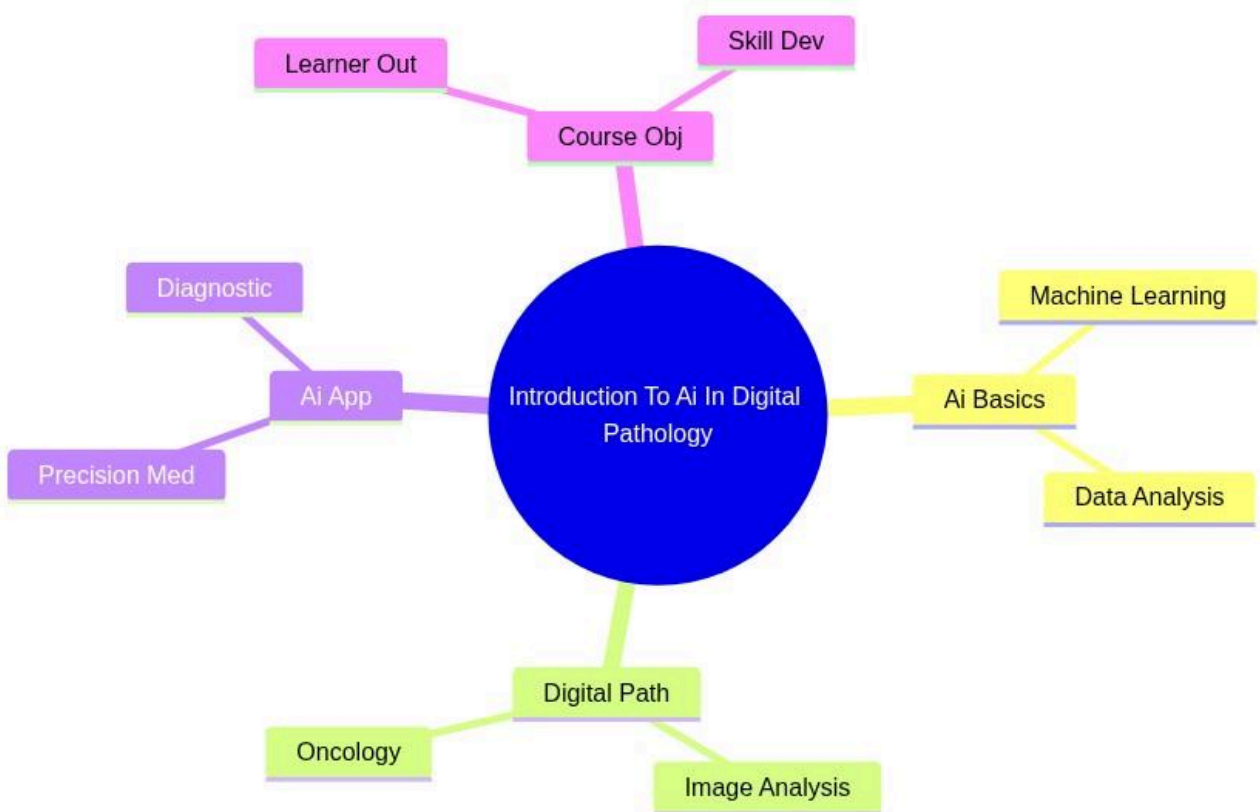

Graduate Certificate in AI for Precision Oncology in Digital Pathology

Introduction To Ai In Digital Pathology

```

mindmap
  root((Introduction To Ai In Digital Pathology))
    Ai Basics
      Machine Learning
      Data Analysis
    Digital Path
      Image Analysis
      Oncology
    Ai App
      Precision Med
      Diagnostic
    Course Obj
      Learner Out
      Skill Dev
  
```