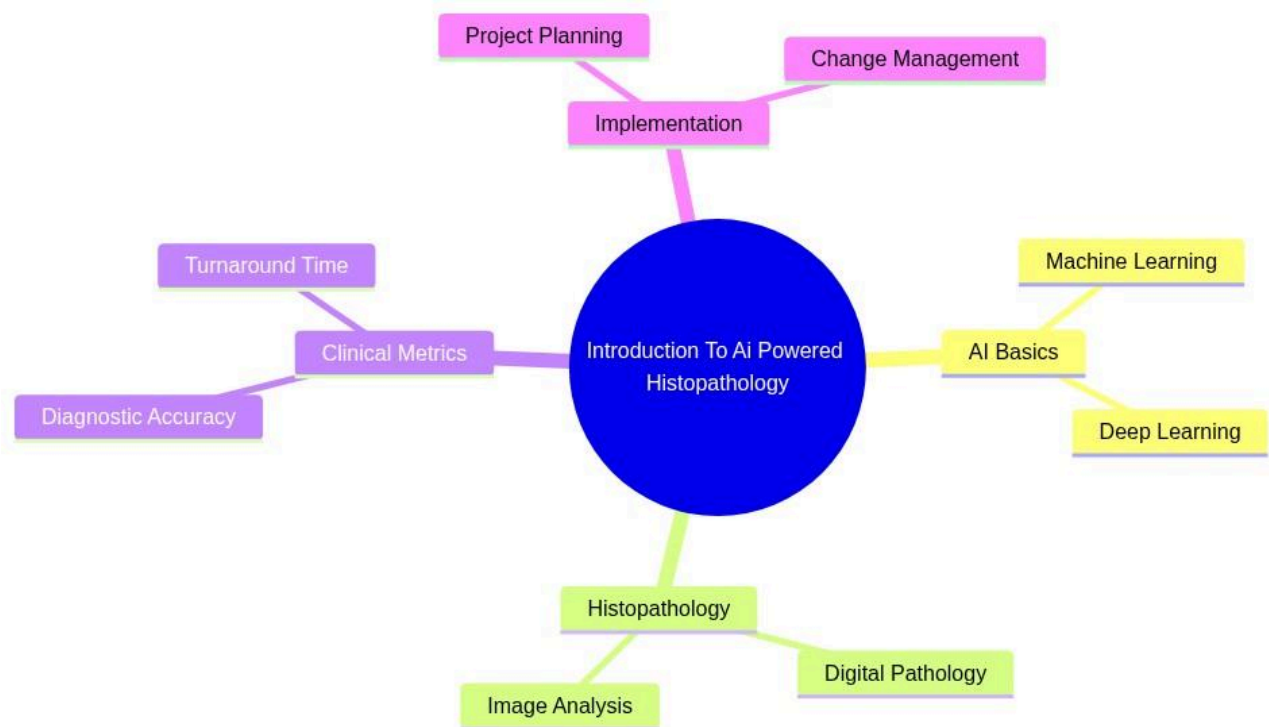

Executive Certificate in Ai-Powered Histopathology Workflow Automation (Advanced)

Introduction To Ai Powered Histopathology

mindmap

```
root((Introduction To Ai Powered Histopathology))
```

```
  AI Basics
```

```
    Machine Learning
```

```
    Deep Learning
```

```
  Histopathology
```

```
    Digital Pathology
```

```
    Image Analysis
```

```
  Clinical Metrics
```

```
    Diagnostic Accuracy
```

```
    Turnaround Time
```

```
  Implementation
```

```
    Project Planning
```

```
    Change Management
```