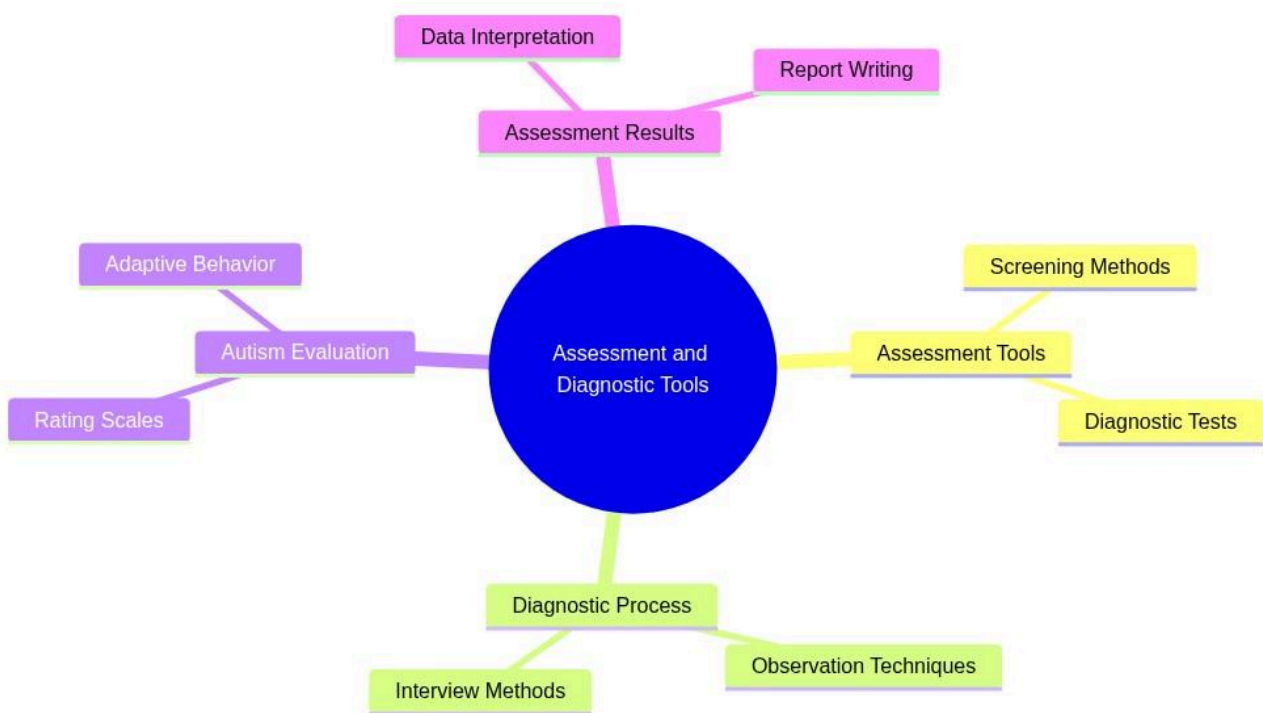

Global Certificate in Autism Spectrum Disorder Education

Assessment and Diagnostic Tools

mindmap

```

root((Assessment and Diagnostic Tools))
  Assessment Tools
    Screening Methods
    Diagnostic Tests
  Diagnostic Process
    Observation Techniques
    Interview Methods
  Autism Evaluation
    Rating Scales
    Adaptive Behavior
  Assessment Results
    Data Interpretation
    Report Writing
  
```