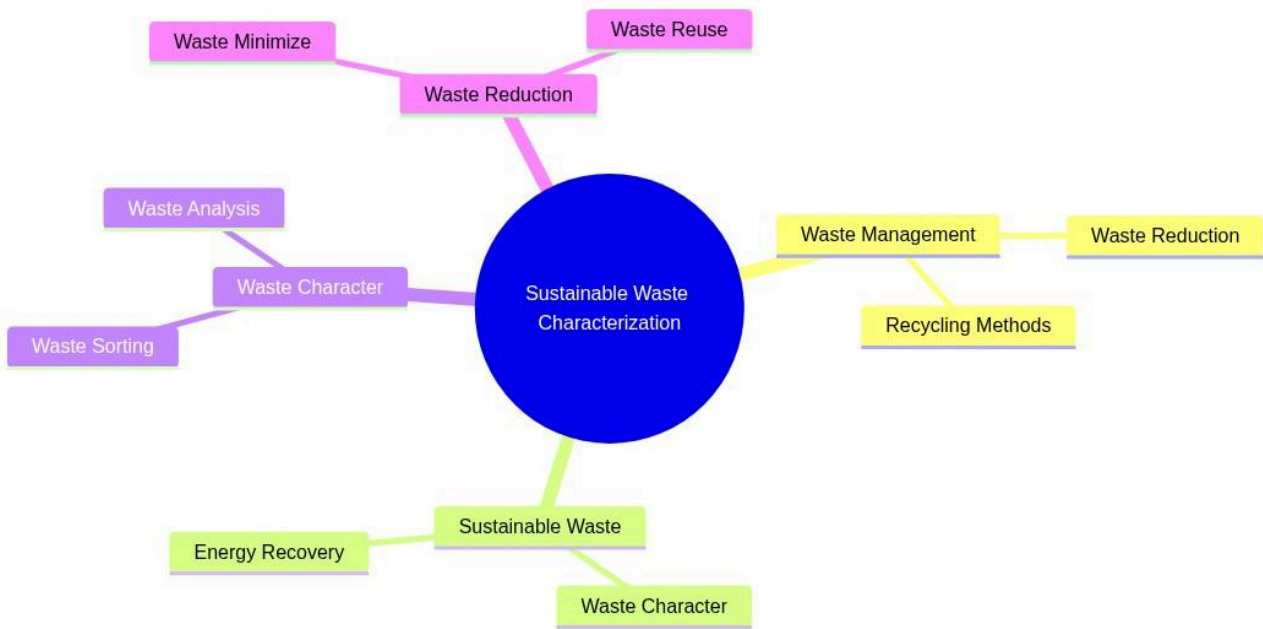

# Sustainable Waste Characterization

```
mindmap
  root((Sustainable Waste Characterization))
    Waste Management
      Waste Reduction
      Recycling Methods
    Sustainable Waste
      Waste Character
      Energy Recovery
    Waste Character
      Waste Sorting
      Waste Analysis
    Waste Reduction
      Waste Minimize
      Waste Reuse
```