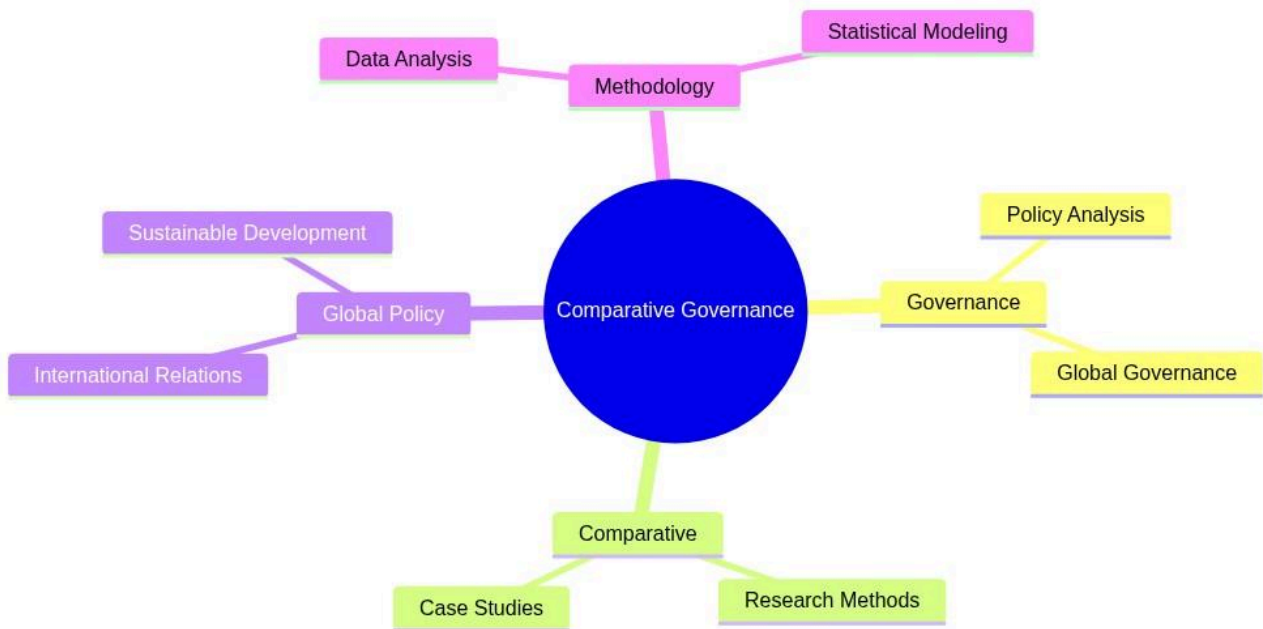

Global Governance and Policy

Comparative Governance

mindmap

```

    root((Comparative Governance))
      Governance
        Policy Analysis
        Global Governance
      Comparative
        Research Methods
        Case Studies
      Global Policy
        International Relations
        Sustainable Development
      Methodology
        Data Analysis
        Statistical Modeling
  
```