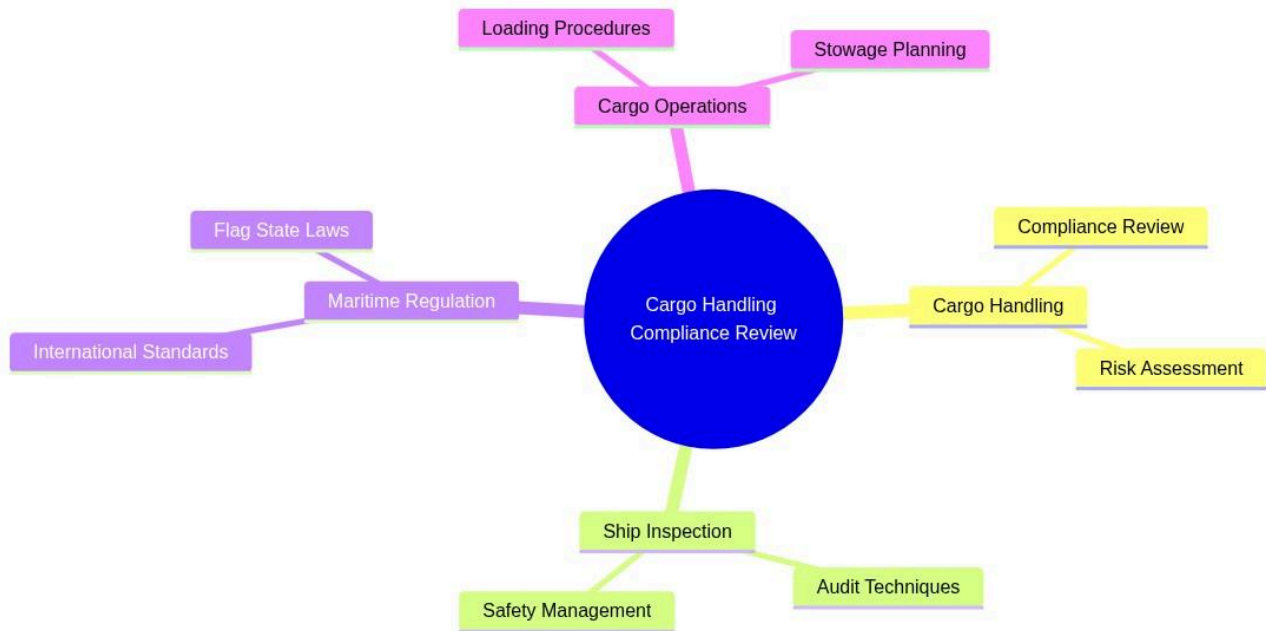

Ship Inspection and Audit Techniques

Cargo Handling Compliance Review

mindmap

root((Cargo Handling Compliance Review))

Cargo Handling

Compliance Review

Risk Assessment

Ship Inspection

Audit Techniques

Safety Management

Maritime Regulation

International Standards

Flag State Laws

Cargo Operations

Loading Procedures

Stowage Planning