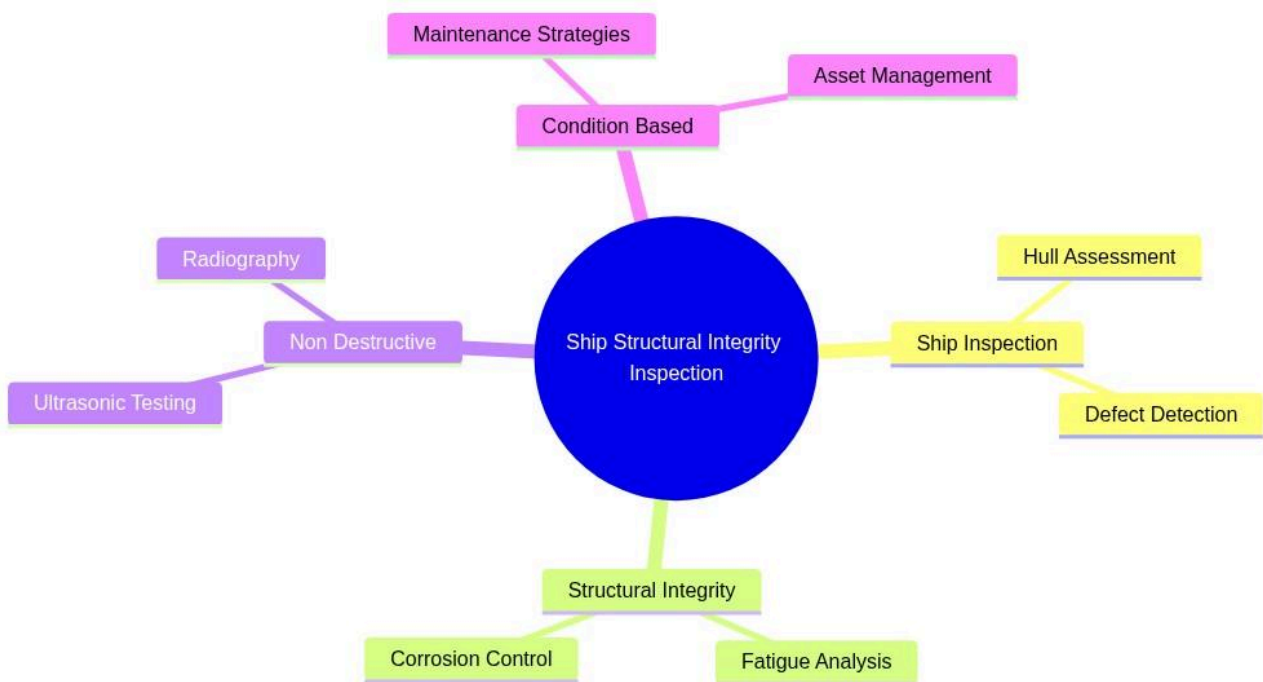

Ship Inspection and Audit Techniques

Ship Structural Integrity Inspection

mindmap

```

root((Ship Structural Integrity Inspection))
  Ship Inspection
    Hull Assessment
    Defect Detection
  Structural Integrity
    Fatigue Analysis
    Corrosion Control
  Non Destructive
    Ultrasonic Testing
    Radiography
  Condition Based
    Maintenance Strategies
    Asset Management
    
```