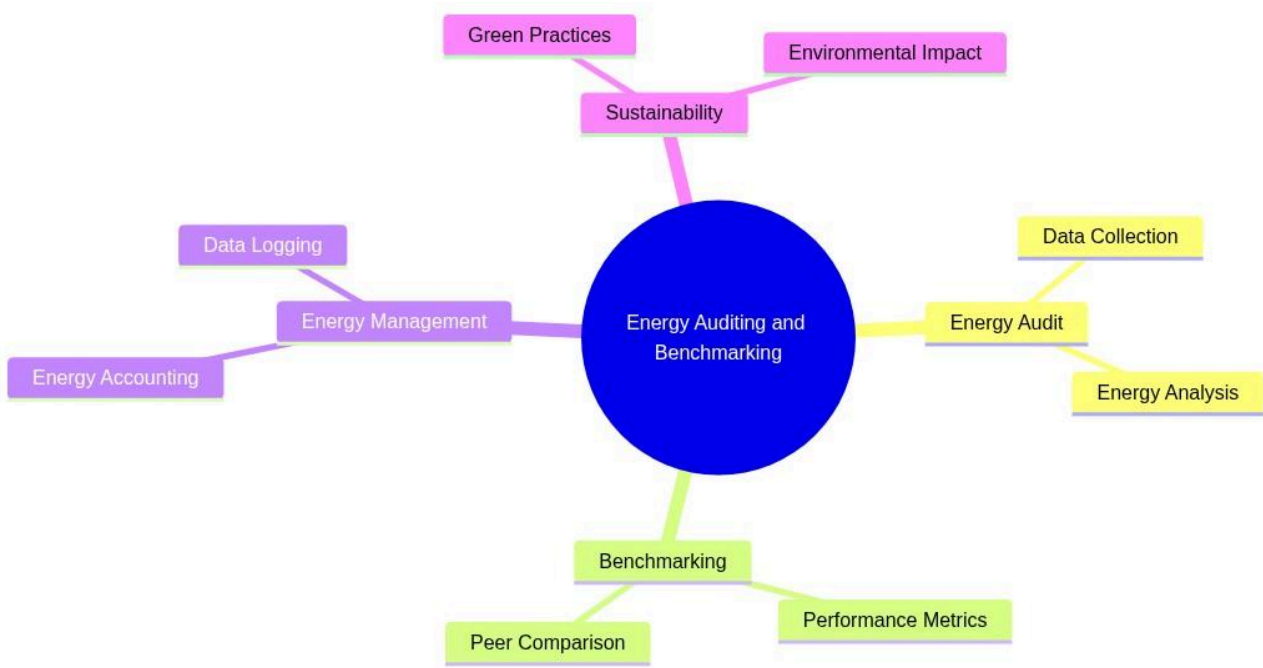

Certificate Programme in Sustainable Energy Practices for Hotels

Energy Auditing and Benchmarking

mindmap

```

root((Energy Auditing and Benchmarking))
  Energy Audit
    Data Collection
    Energy Analysis
  Benchmarking
    Performance Metrics
    Peer Comparison
  Energy Management
    Energy Accounting
    Data Logging
  Sustainability
    Green Practices
    Environmental Impact
    
```