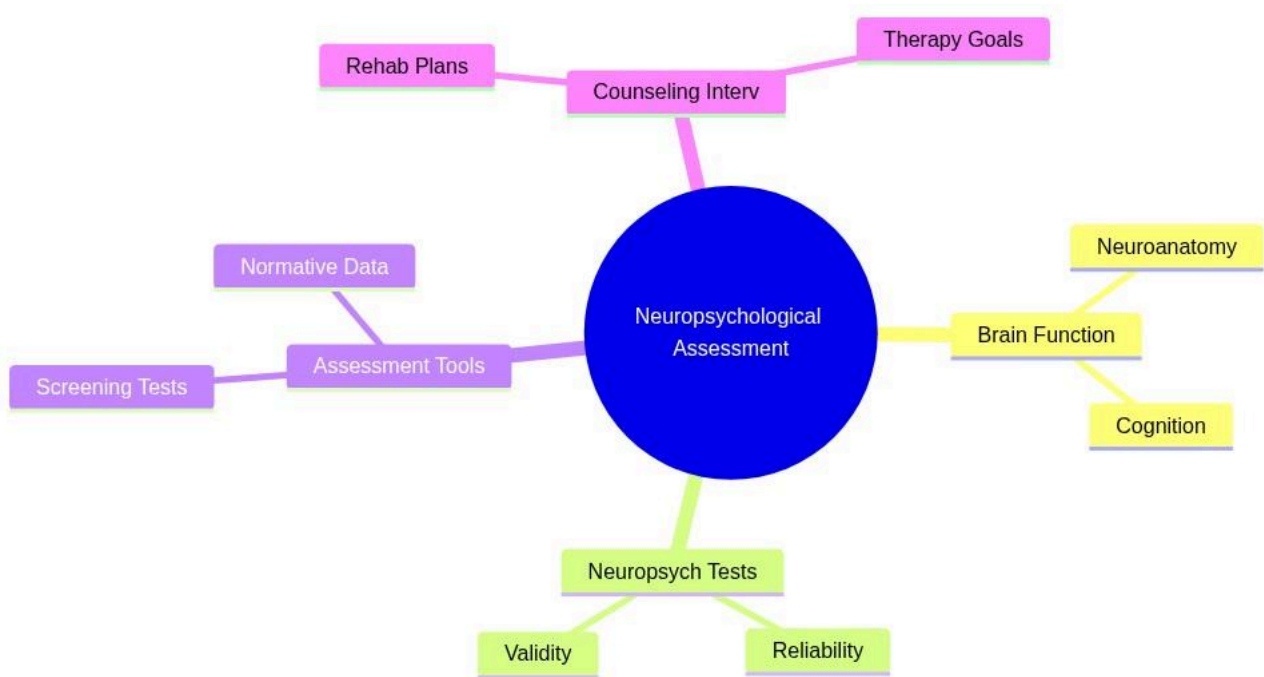

Certificate Programme in Neurological Counseling

Neuropsychological Assessment

mindmap

```

    root((Neuropsychological Assessment))
      Brain Function
        Neuroanatomy
        Cognition
      Neuropsych Tests
        Reliability
        Validity
      Assessment Tools
        Screening Tests
        Normative Data
      Counseling Interv
        Rehab Plans
        Therapy Goals
  
```