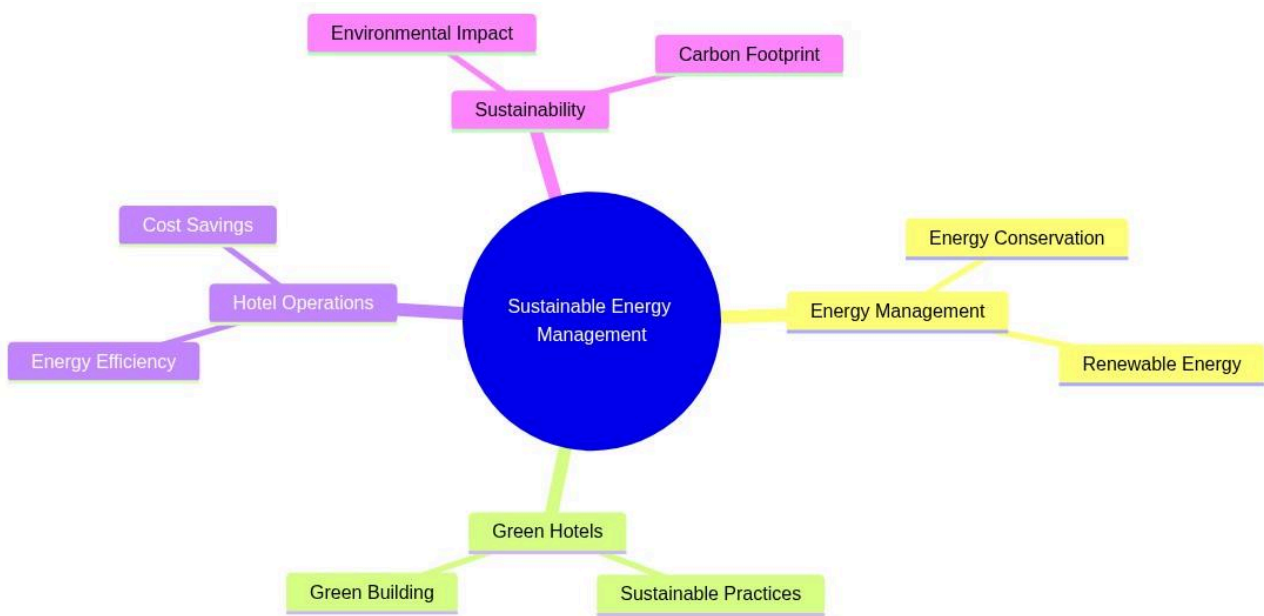

Green Hotel Operations

Sustainable Energy Management

mindmap

```

root((Sustainable Energy Management))
  Energy Management
    Energy Conservation
    Renewable Energy
  Green Hotels
    Sustainable Practices
    Green Building
  Hotel Operations
    Energy Efficiency
    Cost Savings
  Sustainability
    Environmental Impact
    Carbon Footprint
    
```