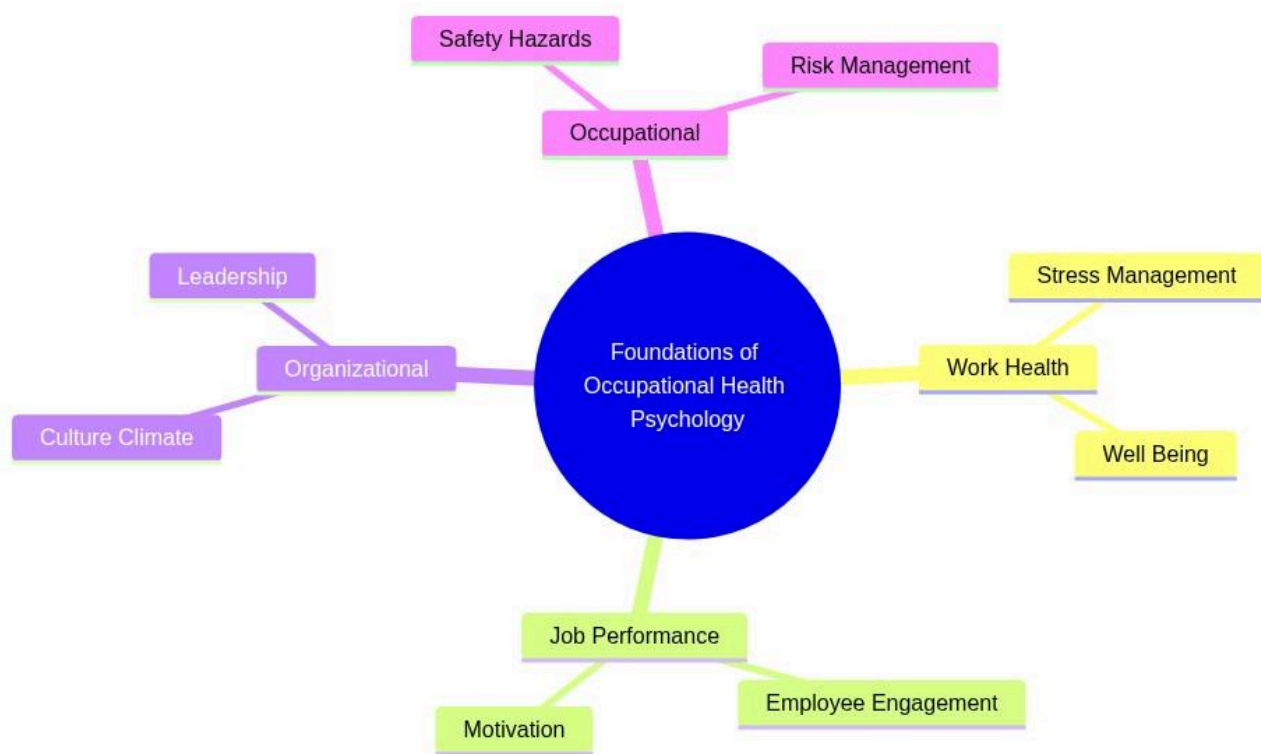

Certificate in Occupational Health Psychology

Foundations of Occupational Health Psychology

mindmap

```

    root((Foundations of Occupational Health Psychology))
      Work Health
        Stress Management
        Well Being
      Job Performance
        Employee Engagement
        Motivation
      Organizational
        Culture Climate
        Leadership
      Occupational
        Safety Hazards
        Risk Management
  
```