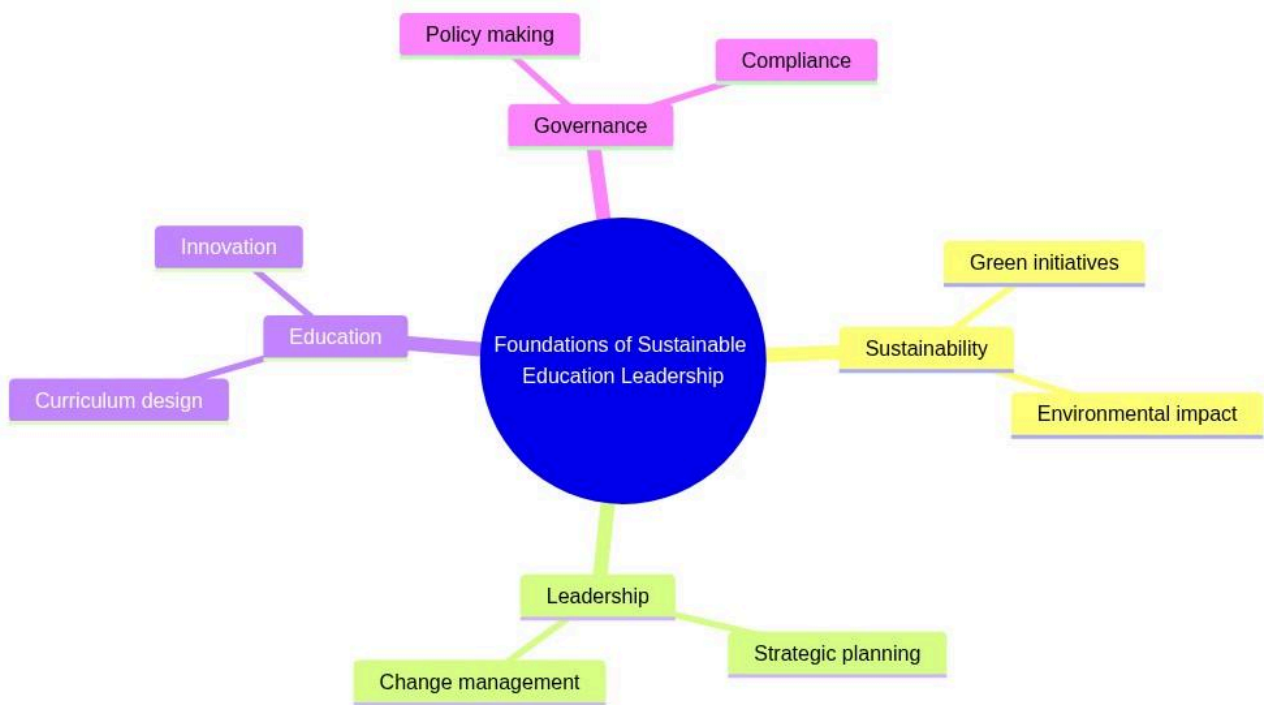

Professional Certificate in Sustainability and Social Impact in Education Leadership

# Foundations of Sustainable Education Leadership

```

mindmap
  root((Foundations of Sustainable Education Leadership))
    Sustainability
      Green initiatives
      Environmental impact
    Leadership
      Strategic planning
      Change management
    Education
      Curriculum design
      Innovation
    Governance
      Policy making
      Compliance
  
```