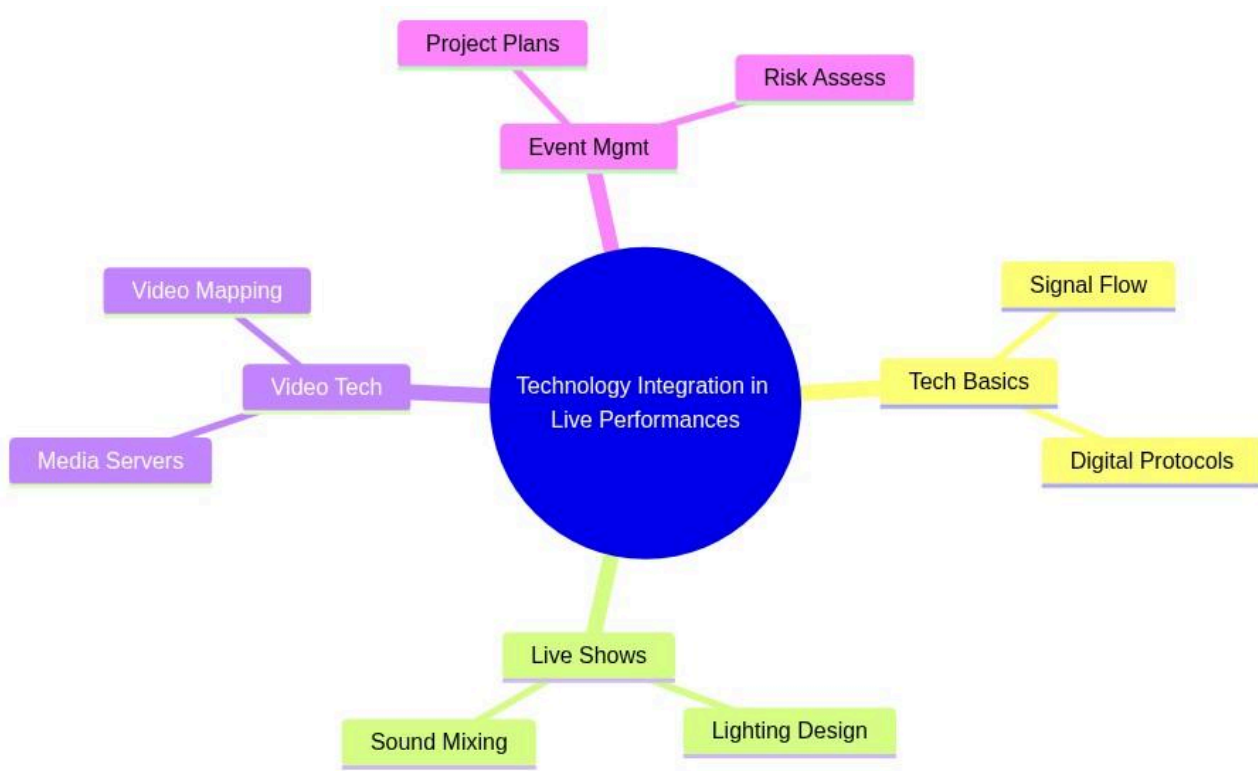

Undergraduate Certificate in Live Entertainment Industry Management

# Technology Integration in Live Performances

mindmap

```

    root((Technology Integration in Live Performances))
      Tech Basics
        Signal Flow
        Digital Protocols
      Live Shows
        Lighting Design
        Sound Mixing
      Video Tech
        Media Servers
        Video Mapping
      Event Mgmt
        Project Plans
        Risk Assess
  
```