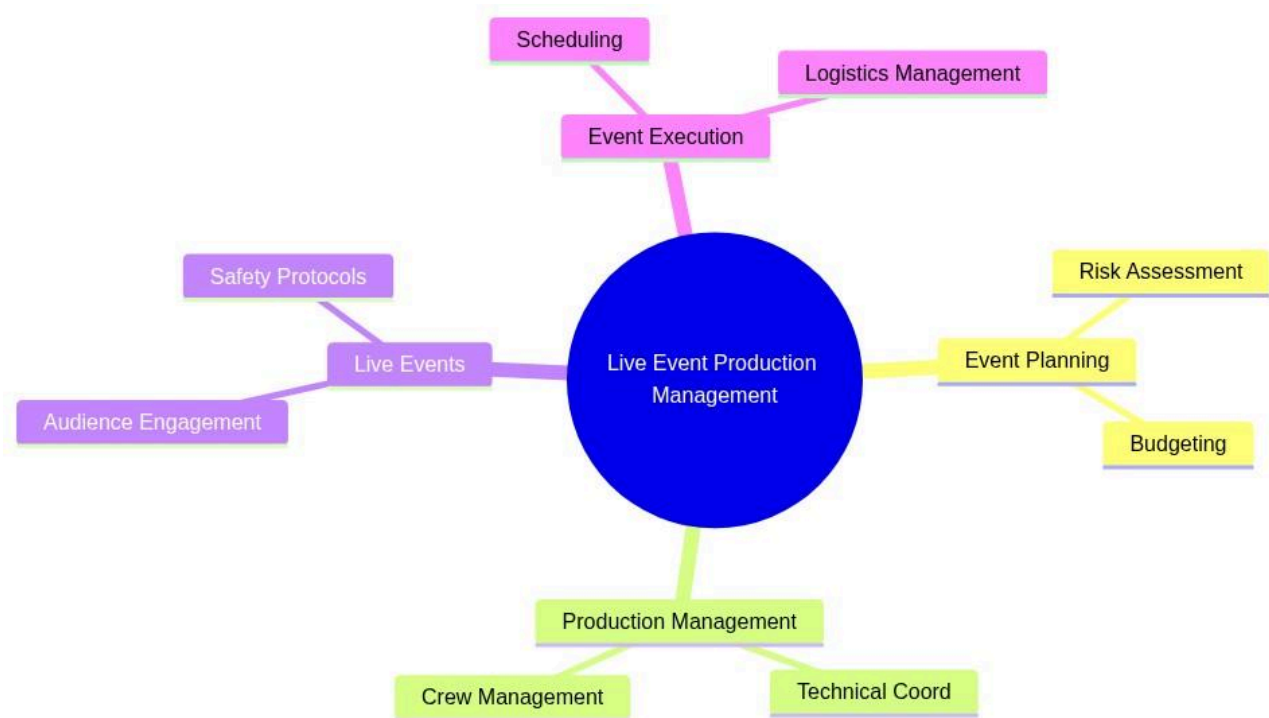

Undergraduate Certificate in Live Entertainment Industry Management

Live Event Production Management

mindmap

root((Live Event Production Management))

Event Planning

Risk Assessment

Budgeting

Production Management

Technical Coord

Crew Management

Live Events

Audience Engagement

Safety Protocols

Event Execution

Scheduling

Logistics Management