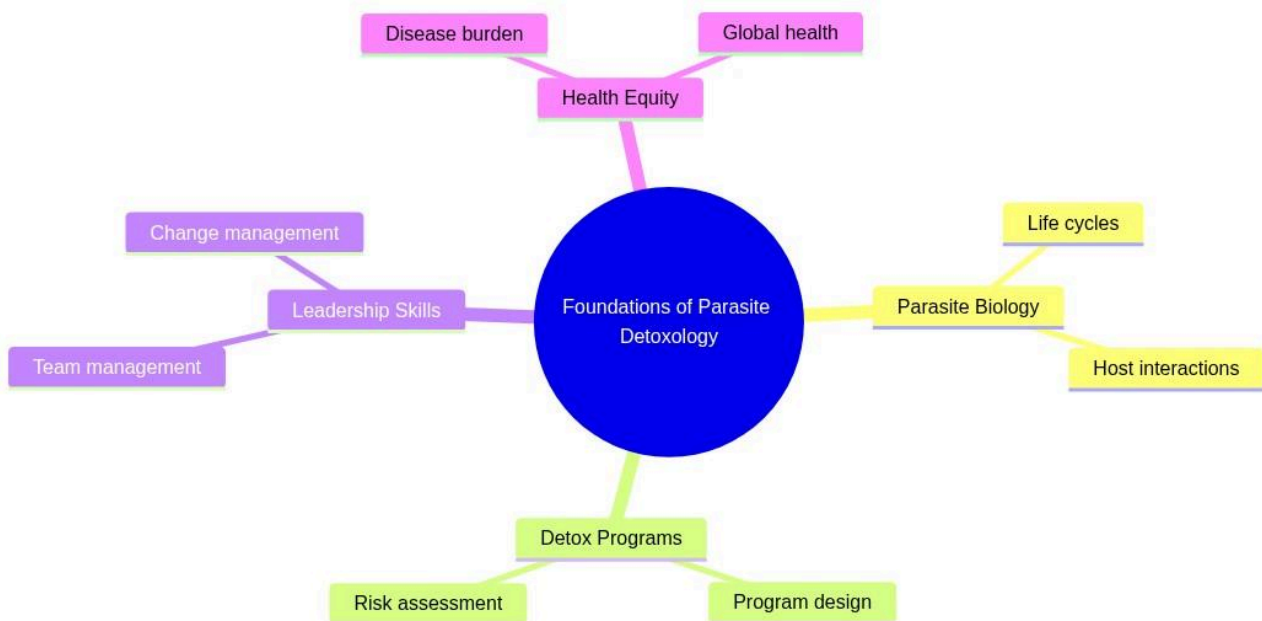

Global Certificate in Leadership and Management of Parasite Detox Programs

Foundations of Parasite Detoxology

mindmap

```

    root((Foundations of Parasite Detoxology))
      Parasite Biology
        Life cycles
        Host interactions
      Detox Programs
        Program design
        Risk assessment
      Leadership Skills
        Team management
        Change management
      Health Equity
        Disease burden
        Global health
  
```