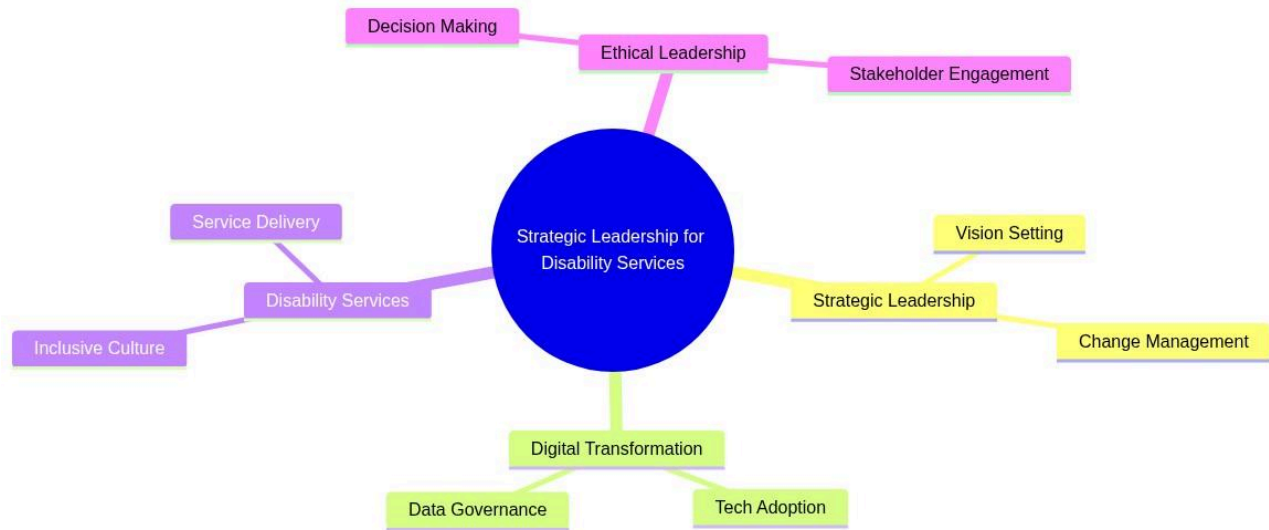

Executive Certificate in Leadership in Disability Services and Digital Transformation

# Strategic Leadership for Disability Services

mindmap

```

    root((Strategic Leadership for Disability Services))
      Strategic Leadership
        Vision Setting
        Change Management
      Digital Transformation
        Tech Adoption
        Data Governance
      Disability Services
        Inclusive Culture
        Service Delivery
      Ethical Leadership
        Decision Making
        Stakeholder Engagement
  
```