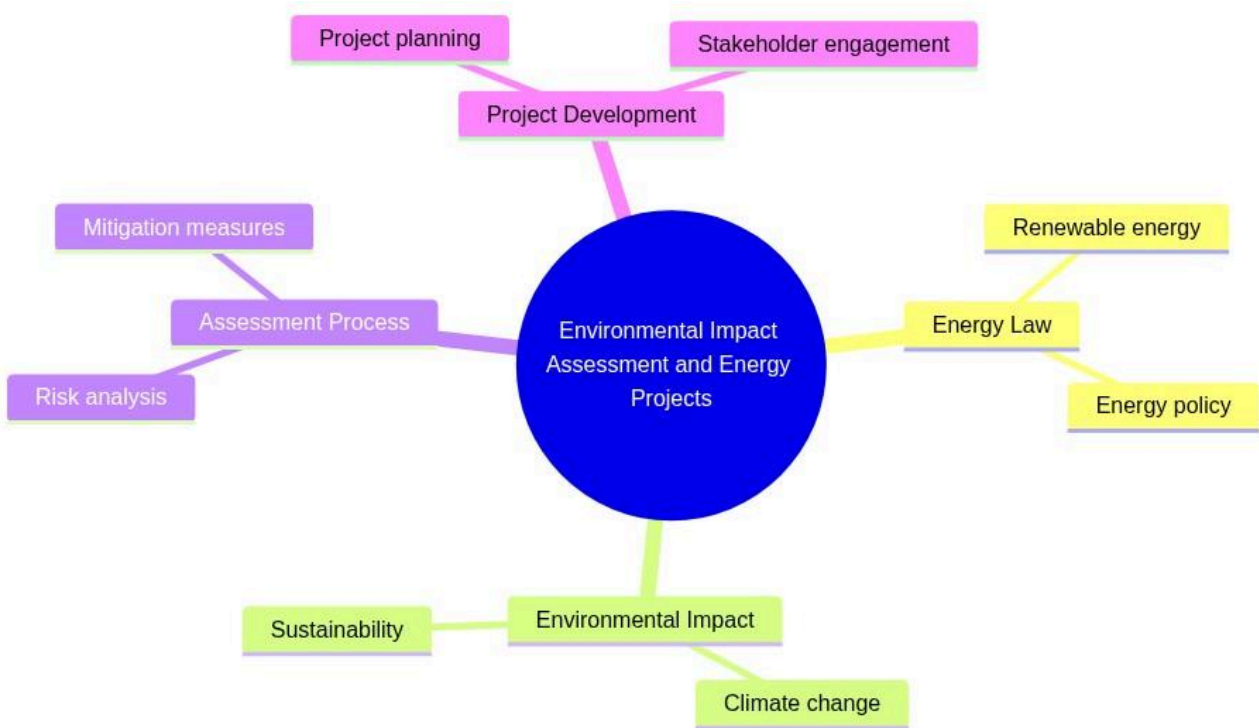

# Environmental Impact Assessment and Energy Projects

```
mindmap
  root((Environmental Impact Assessment and Energy Projects))
    Energy Law
      Renewable energy
      Energy policy
    Environmental Impact
      Climate change
      Sustainability
    Assessment Process
      Risk analysis
      Mitigation measures
    Project Development
      Project planning
      Stakeholder engagement
```