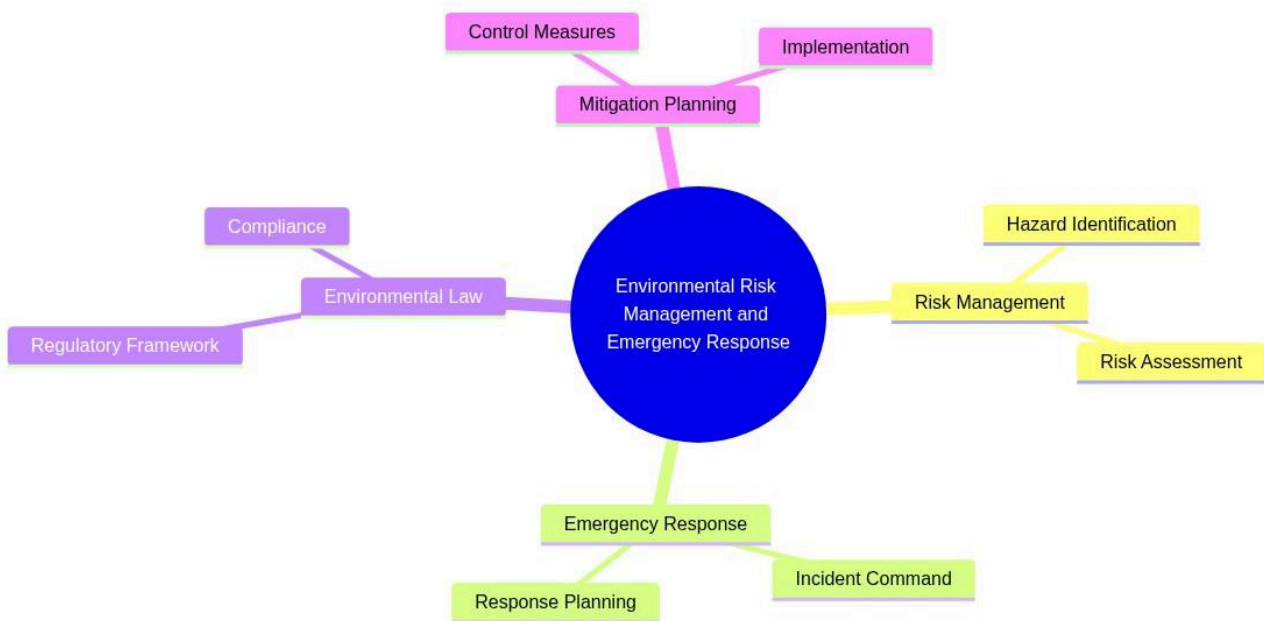

Advanced Certificate in Sustainability and Environmental Management in Defense

Environmental Risk Management and Emergency Response

mindmap

```

root((Environmental Risk Management and Emergency Response))
  Risk Management
    Hazard Identification
    Risk Assessment
  Emergency Response
    Incident Command
    Response Planning
  Environmental Law
    Regulatory Framework
    Compliance
  Mitigation Planning
    Control Measures
    Implementation
  
```