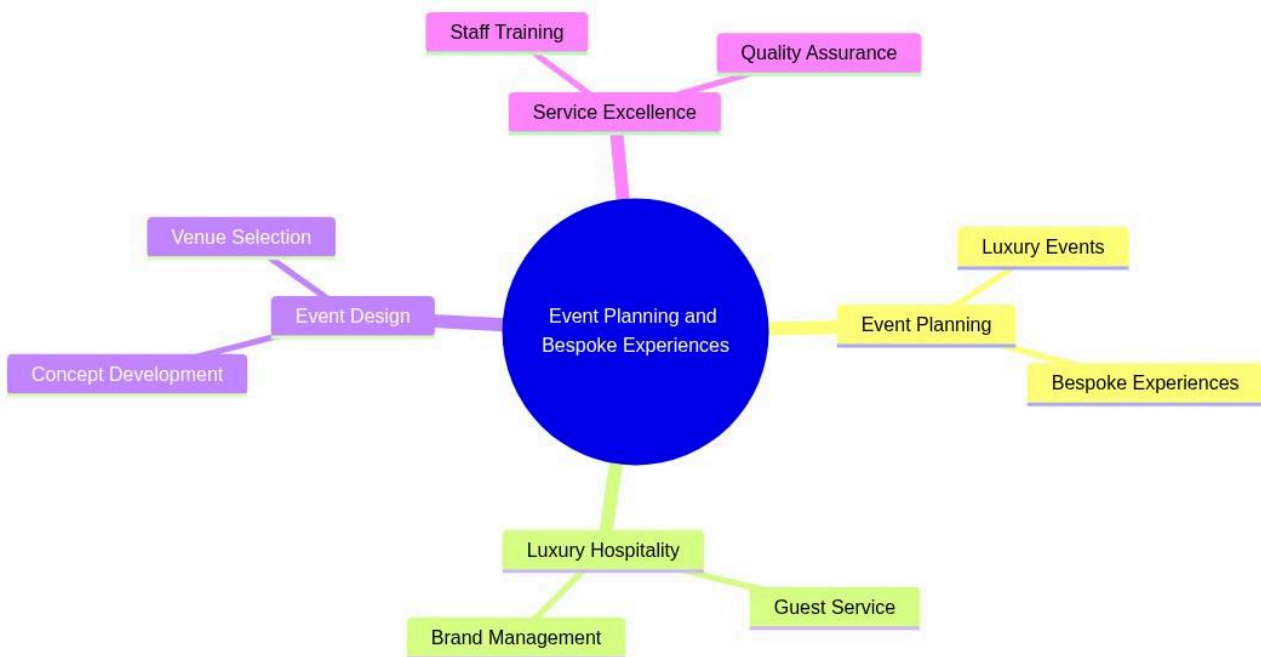

Professional Certificate in Luxury Hospitality Management

# Event Planning and Bespoke Experiences

mindmap

root((Event Planning and Bespoke Experiences))

Event Planning

Luxury Events

Bespoke Experiences

Luxury Hospitality

Guest Service

Brand Management

Event Design

Concept Development

Venue Selection

Service Excellence

Staff Training

Quality Assurance